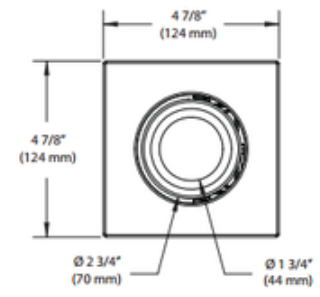

BRAND

Contrast Lighting

DESCRIPTION

Concerto LED 4 Inch Low Profile Square Adjustable Trim features a Narrow Flood 47 degree beam angle in Warm White 3000K color temperature, 90CRI. For use with Concerto 1500 Lumen Performance 1 housing with 70 lumens per watt for a total of 1100 lumens, or 2000 Lumen Performance 2 housing with 68 lumens per watt for a total of 1575 lumens. Available in a 27 and 47 degree beam angle option. Provides high quality true color and a clean white light without hot spots. 360 degree swivel and 30 degree recliner adjustability with locking position. Includes Clear glass protection lens. Available in Matte White or Architectural Bronze powder coat finish, or Brushed Nickel plated die-formed steel finish. Available in other finishes upon request. Includes Bridgelux Vero 18 LED, delivering a lumen maintenance greater than 70 percent after 50,000 hours of operation. Ceiling cutout: 4.25 inch. UL listed for damp locations. See housing for dimming options. 5 year warranty on Concerto LED module. 1 year warranty on finish. Dimensions: 4.25 inch square outside dimension x 3.75 inch height. A complete fixture consists of a trim and housing, sold separately.

TRIM COLOR	Clear
BODY FINISH	Brushed Nickel
WATTAGE	16W
DIMMER	Dimmable
DIMENSIONS	4.9"W x 3.75"H x 4.9"D
INTEGRATED LED MODULE	
LAMP	1 x LED/16W/120V LED
	1 x LED/23W/120V LED

Technical Information

LUMINOUS FLUX	1575 lumens
LUMENS/WATT	98.44
LAMP COLOR	3000K
COLOR RENDERING	90 CRI
BEAM ANGLE	47°
LAMP LIFE	50000 hours
FUNCTION	Adjustable Accent
CEILING TYPE	Drywall with Trim
APERTURE SHAPE	Square
SPEC #	CLT233516