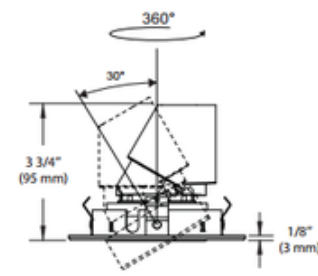

BRAND

Contrast Lighting

DESCRIPTION

Concerto LED 4 Inch Low Profile Square Adjustable Trim features a Narrow Flood 47 degree beam angle in Warm White 3000K color temperature, 90CRI. For use with Concerto 1500 Lumen Performance 1 housing with 70 lumens per watt for a total of 1100 lumens, or 2000 Lumen Performance 2 housing with 68 lumens per watt for a total of 1575 lumens. Available in a 27 and 47 degree beam angle option. Provides high quality true color and a clean white light without hot spots. 360 degree swivel and 30 degree recliner adjustability with locking position. Includes Clear glass protection lens. Available in Matte White or Architectural Bronze powder coat finish, or Brushed Nickel plated die-formed steel finish. Available in other finishes upon request. Includes Bridgelux Vero 18 LED, delivering a lumen maintenance greater than 70 percent after 50,000 hours of operation. Ceiling cutout: 4.25 inch. UL listed for damp locations. See housing for dimming options. 5 year warranty on Concerto LED module. 1 year warranty on finish. Dimensions: 4.25 inch square outside dimension x 3.75 inch height. A complete fixture consists of a trim and housing, sold separately.

TRIM COLOR	Clear
BODY FINISH	Brushed Nickel
WATTAGE	16W
DIMMER	Dimmable
DIMENSIONS	4.9"W x 3.75"H x 4.9"D
INTEGRATED LED MODULE	
LAMP	1 x LED/16W/120V LED
	1 x LED/23W/120V LED

Technical Information

LUMINOUS FLUX	1575 lumens
LUMENS/WATT	98.44
LAMP COLOR	3000K
COLOR RENDERING	90 CRI
BEAM ANGLE	47°
LAMP LIFE	50000 hours
FUNCTION	Adjustable Accent
CEILING TYPE	Drywall with Trim
APERTURE SHAPE	Square
SPEC #	CLT233516