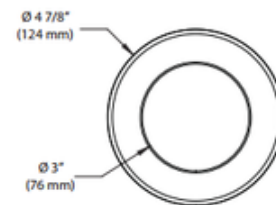

COMPANY	PROJECT	FIXTURE TYPE	APPROVED BY	DATE