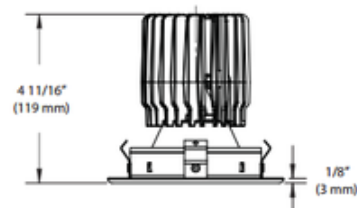

COMPANY	PROJECT	FIXTURE TYPE	APPROVED BY	DATE