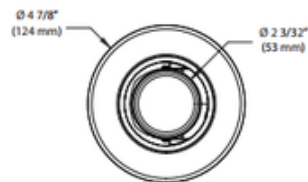

BRAND

Contrast Lighting

DESCRIPTION

Concerto LED 4 Inch Round Low Profile Adjustable Regressed Trim features a Narrow Flood 27 degree beam angle in Warm White 3000K color temperature, 90CRI. For use with Concerto 1500 Lumen Performance 1 housing with 69 lumens per watt for a total of 1070 lumens, or 2000 Lumen Performance 2 housing with 65 lumens per watt for a total of 1485 lumens. Available in a 27 and 48 degree beam angle option. Provides high quality true color and a clean white light without hot spots. Available in Brushed Nickel plated die-formed steel finish with Specular Clear, Natural Anodized, or Painted Black reflector, Matte White powder coat finish with Matte White, Specular Clear, Natural Anodized, or Painted Black reflector, or Architectural Bronze powder coat finish with Bronze, Specular Clear, Natural Anodized, or Painted Black reflector. Available in other finish combinations upon request. Includes Clear glass protective lens. Includes Bridgelux Vero 18 LED, delivering a lumen maintenance greater than 70 percent after 50,000 hours of operation. Ceiling cutout: 4.25 inch. UL listed for damp locations. See housing for dimming options. 5 year warranty on Concerto LED module. 1 year warranty on finish. Dimensions: 4.9 inch outside diameter x 4.5 inch height. A complete fixture consists of a trim and housing, sold separately.

TRIM COLOR	Clear
BODY FINISH	Brushed Nickel/ Anodized Reflector
WATTAGE	16W
DIMMER	Dimmable
DIMENSIONS	4.9"W x 4.5"H
INTEGRATED LED MODULE	
LAMP	1 x LED/16W/120V LED 1 x LED/23W/120V LED

Technical Information

LUMINOUS FLUX	1485 lumens
LUMENS/WATT	92.81
LAMP COLOR	3000K
COLOR RENDERING	90 CRI
BEAM ANGLE	27°
LAMP LIFE	50000 hours
FUNCTION	Adjustable Accent
CEILING TYPE	Drywall with Trim
APERTURE SHAPE	Round
SPEC #	CLT233583