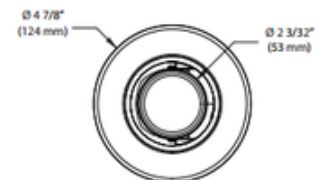

BRAND

Contrast Lighting

DESCRIPTION

Concerto LED 4 Inch Round Low Profile Adjustable Regressed Trim features a Narrow Flood 27 degree beam angle in Warm White 3000K color temperature, 90CRI. For use with Concerto 1500 Lumen Performance 1 housing with 69 lumens per watt for a total of 1070 lumens, or 2000 Lumen Performance 2 housing with 65 lumens per watt for a total of 1485 lumens. Available in a 27 and 48 degree beam angle option. Provides high quality true color and a clean white light without hot spots. Available in Brushed Nickel plated die-formed steel finish with Specular Clear, Natural Anodized, or Painted Black reflector, Matte White powder coat finish with Matte White, Specular Clear, Natural Anodized, or Painted Black reflector, or Architectural Bronze powder coat finish with Bronze, Specular Clear, Natural Anodized, or Painted Black reflector. Available in other finish combinations upon request. Includes Clear glass protective lens. Includes Bridgelux Vero 18 LED, delivering a lumen maintenance greater than 70 percent after 50,000 hours of operation. Ceiling cutout: 4.25 inch. UL listed for damp locations. See housing for dimming options. 5 year warranty on Concerto LED module. 1 year warranty on finish. Dimensions: 4.9 inch outside diameter x 4.5 inch height. A complete fixture consists of a trim and housing, sold separately.

TRIM COLOR	Clear
BODY FINISH	Brushed Nickel/ Anodized Reflector
WATTAGE	16W
DIMMER	Dimmable
DIMENSIONS	4.9"W x 4.5"H
INTEGRATED LED MODULE	
LAMP	1 x LED/16W/120V LED 1 x LED/23W/120V LED

Technical Information

LUMINOUS FLUX	1485 lumens
LUMENS/WATT	92.81
LAMP COLOR	3000K
COLOR RENDERING	90 CRI
BEAM ANGLE	27°
LAMP LIFE	50000 hours
FUNCTION	Adjustable Accent
CEILING TYPE	Drywall with Trim
APERTURE SHAPE	Round
SPEC #	CLT233583