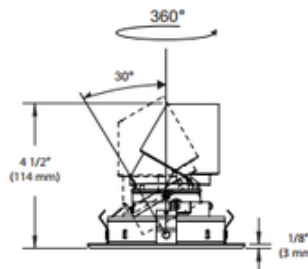

COMPANY

PROJECT

FIXTURE TYPE

APPROVED BY

DATE