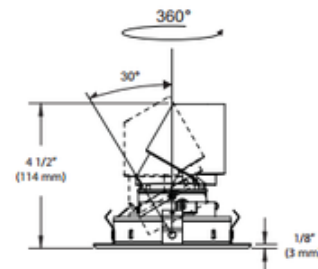

COMPANY

PROJECT

FIXTURE TYPE

APPROVED BY

DATE