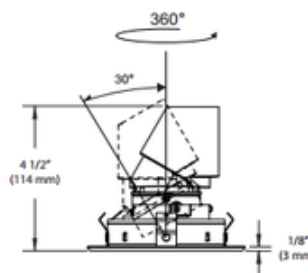

COMPANY

PROJECT

FIXTURE TYPE

APPROVED BY

DATE