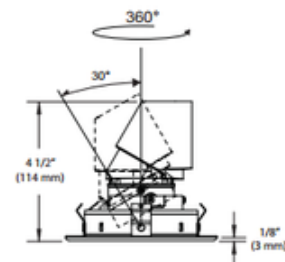

BRAND Contrast Lighting

DESCRIPTION

Concerto LED 4 Inch Square Low Profile Adjustable Regressed Trim features a Narrow Flood 27 degree beam angle in Warm White 3000K color temperature, 90CRI. For use with Concerto 16 Watt 1500 Lumen Performance 1 housing with 69 lumens per watt for a total of 1070 lumens, or 23 Watt 2000 Lumen Performance 2 housing with 65 lumens per watt for a total of 1485 lumens. Available in a 27 and 48 degree beam angle option. Provides high quality true color and a clean white light without hot spots. Available in other finish combinations upon request. Includes Clear glass protective lens. Includes Bridgelux Vero 18 LED, delivering a lumen maintenance greater than 70 percent after 50,000 hours of operation. Ceiling cutout: 4.25 inch. UL listed for damp locations. See housing for dimming options. 5 year warranty on Concerto LED module. 1 year warranty on finish. Dimensions: 4.9 inch square outside dimension x 4.5 inch height. A complete fixture consists of a trim and housing, sold separately.

TRIM COLOR	Clear
BODY FINISH	Brushed Nickel/ Specular Clear Reflector
WATTAGE	16W
DIMMER	Dimmable
DIMENSIONS	4.9"W x 4.5"H x 4.9"D
INTEGRATED LED MODULE	
LAMP	1 x LED/16W/120V LED 1 x LED/23W/120V LED

Technical Information

LUMINOUS FLUX	1485 lumens
LUMENS/WATT	92.81
LAMP COLOR	3000K
COLOR RENDERING	90 CRI
BEAM ANGLE	27°
LAMP LIFE	50000 hours
FUNCTION	Adjustable Accent
CEILING TYPE	Drywall with Trim
APERTURE SHAPE	Square
SPEC #	CLT233622