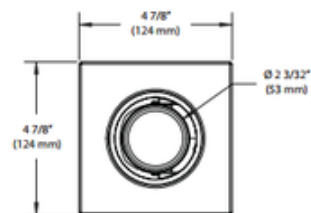

BRAND Contrast Lighting

DESCRIPTION

Concerto LED 4 Inch Square Low Profile Adjustable Regressed Trim features a Narrow Flood 27 degree beam angle in Warm White 3000K color temperature, 90CRI. For use with Concerto 16 Watt 1500 Lumen Performance 1 housing with 69 lumens per watt for a total of 1070 lumens, or 23 Watt 2000 Lumen Performance 2 housing with 65 lumens per watt for a total of 1485 lumens. Available in a 27 and 48 degree beam angle option. Provides high quality true color and a clean white light without hot spots. Available in other finish combinations upon request. Includes Clear glass protective lens. Includes Bridgelux Vero 18 LED, delivering a lumen maintenance greater than 70 percent after 50,000 hours of operation. Ceiling cutout: 4.25 inch. UL listed for damp locations. See housing for dimming options. 5 year warranty on Concerto LED module. 1 year warranty on finish. Dimensions: 4.9 inch square outside dimension x 4.5 inch height. A complete fixture consists of a trim and housing, sold separately.

TRIM COLOR	Clear
BODY FINISH	Brushed Nickel/ Specular Clear Reflector
WATTAGE	16W
DIMMER	Dimmable
DIMENSIONS	4.9"W x 4.5"H x 4.9"D
INTEGRATED LED MODULE	
LAMP	1 x LED/16W/120V LED 1 x LED/23W/120V LED

Technical Information

LUMINOUS FLUX	1485 lumens
LUMENS/WATT	92.81
LAMP COLOR	3000K
COLOR RENDERING	90 CRI
BEAM ANGLE	27°
LAMP LIFE	50000 hours
FUNCTION	Adjustable Accent
CEILING TYPE	Drywall with Trim
APERTURE SHAPE	Square
SPEC #	CLT233622