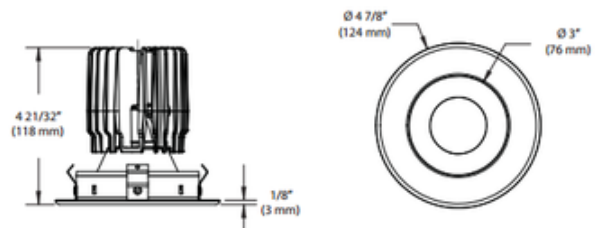

BRAND

Contrast Lighting

DESCRIPTION

Concerto LED 4 Inch Round Low Profile Regressed Trim features a Narrow Flood 33 degree beam angle in Warm White 3000K color temperature, 90CRI. For use with Concerto 1500 Lumen Performance 1 housing with 66 lumens per watt for a total of 1060 lumens, or 2000 Lumen Performance 2 housing with 63 lumens per watt for a total of 1370 lumens. Available in a 33 and 48 degree beam angle option. Provides high quality true color and a clean white light without hot spots. Available in Brushed Nickel plated die-formed steel finish with Matte White powder coat finish and Includes Clear glass protective lens. Includes Bridgelux Vero 18 LED, delivering a lumen maintenance greater than 70 percent after 50,000 hours of operation. Ceiling cutout: 4.25 inch. UL listed for damp locations. See housing for dimming options. 5 year warranty on Concerto LED module. 1 year warranty on finish. Dimensions: 4.9 inch outside diameter x 4.65 inch height. A complete fixture consists of a trim and housing, sold separately.

TRIM COLOR	Clear
BODY FINISH	Brushed Nickel/ Anodized Reflector
WATTAGE	16W
DIMMER	Dimmable
DIMENSIONS	4.9"W x 4.65"H
INTEGRATED LED MODULE	
LAMP	1 x LED/16W/120V LED 1 x LED/23W/120V LED

Technical Information

LUMINOUS FLUX	1370 lumens
LUMENS/WATT	85.63
LAMP COLOR	3000K
COLOR RENDERING	90 CRI
BEAM ANGLE	33°
LAMP LIFE	50000 hours
FUNCTION	Adjustable Accent
CEILING TYPE	Drywall with Trim
APERTURE SHAPE	Round
SPEC #	CLT233740