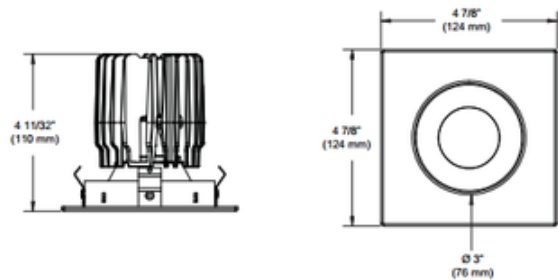

BRAND Contrast Lighting

DESCRIPTION

Concerto LED 4 Inch Square Low Profile Regressed Trim features a Narrow Flood 33 degree beam angle in Warm White 3000K color temperature, 90CRI. For use with Concerto 1500 Lumen Performance 1 housing with 66 lumens per watt for a total of 1060 lumens, or 2000 Lumen Performance 2 housing with 63 lumens per watt for a total of 1370 lumens. Available in a 33 degree beam angle option. Provides high quality true color and a clean white light without hot spots. Includes Clear glass protective lens. Ceiling cutout: 4.25 inch. UL listed for damp locations. See housing for dimming options. 5 year warranty on Concerto LED module. 1 year warranty on finish. Dimensions: 4.9 inch square outside dimension x 4.3 inch height. A complete fixture consists of a trim and housing, sold separately.

TRIM COLOR	Clear
BODY FINISH	Brushed Nickel/ Anodized Reflector
WATTAGE	16W
DIMMER	Dimmable
DIMENSIONS	4.9"W x 4.3"H x 4.9"D
INTEGRATED LED MODULE	
LAMP	1 x LED/16W/120V LED 1 x LED/23W/120V LED

Technical Information

LUMINOUS FLUX	1370 lumens
LUMENS/WATT	85.63
LAMP COLOR	3000K
COLOR RENDERING	90 CRI
BEAM ANGLE	33°
LAMP LIFE	50000 hours
FUNCTION	Downlight
CEILING TYPE	Drywall with Trim
APERTURE SHAPE	Square
SPEC #	CLT233863