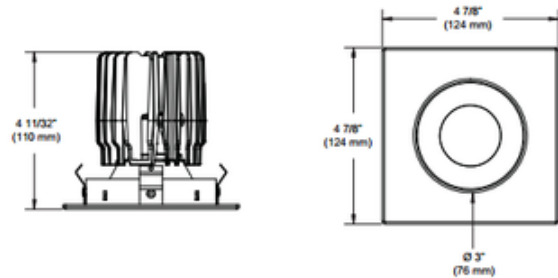

BRAND

Contrast Lighting

DESCRIPTION

Concerto LED 4 Inch Square Low Profile Regressed Trim features a Narrow Flood 33 degree beam angle in Warm White 3000K color temperature, 90CRI, 63 delivered lumens per watt for a total of 1850 lumens combined with a 2500 Lumen Performance 3 housing. Available in a 33 and 48 degree beam angle option. Provides high quality true color and a clean white light without hot spots. Available in Brushed Nickel plated die-formed steel finish with Specular Clear, Specular Black, Natural Anodized, or Painted Black reflector, Matte White powder coat finish with Matte White, Specular Clear, Natural Anodized, Specular Black, or Painted Black reflector, or Architectural Bronze powder coat finish with Bronze, Specular Clear, Natural Anodized, Specular Black or Painted Black reflector. Available in other finish combinations upon request. Includes Clear glass protective lens. Includes Cree CXA2530 30 Watt LED, delivering a lumen maintenance greater than 70 percent after 50,000 hours of operation. Ceiling cutout: 4.25 inch. UL listed for damp locations. See housing for dimming options. 5 year warranty on Concerto LED module. 1 year warranty on finish. Dimensions: 4.9 inch square outside dimension x 4.3 inch height. A complete fixture consists of a trim and housing, sold separately.

TRIM COLOR	Clear
BODY FINISH	Brushed Nickel/ Anodized Reflector
WATTAGE	30W
DIMMER	Dimmable
DIMENSIONS	4.9"W x 4.3"H x 4.9"D
INTEGRATED LED MODULE	
LAMP	1 x LED/30W/120V LED

Technical Information

LUMINOUS FLUX	1850 lumens
LUMENS/WATT	61.67
LAMP COLOR	3000K
COLOR RENDERING	90 CRI
BEAM ANGLE	33°
LAMP LIFE	50000 hours
FUNCTION	Downlight
CEILING TYPE	Drywall with Trim
APERTURE SHAPE	Square
SPEC #	CLT233864