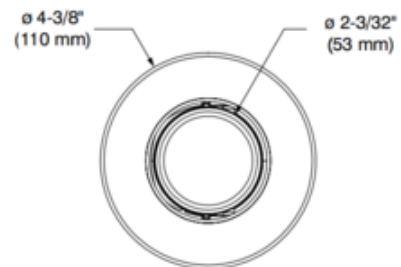

COMPANY

PROJECT

FIXTURE TYPE

APPROVED BY

DATE