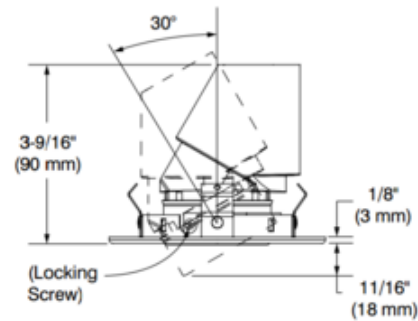

Shown in: Brushed Nickel / Clear

COMPANY

PROJECT

FIXTURE TYPE

APPROVED BY

DATE