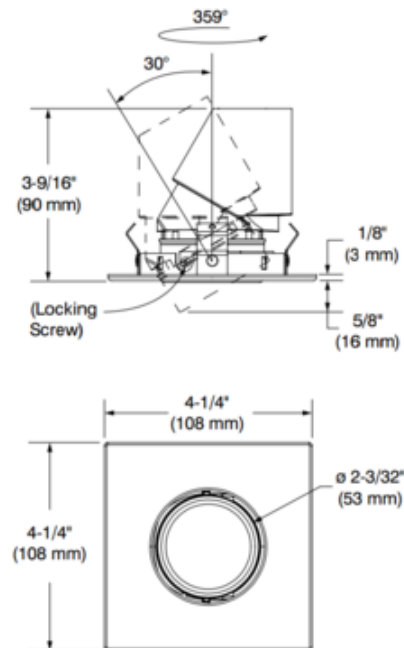

COMPANY	PROJECT	FIXTURE TYPE	APPROVED BY	DATE