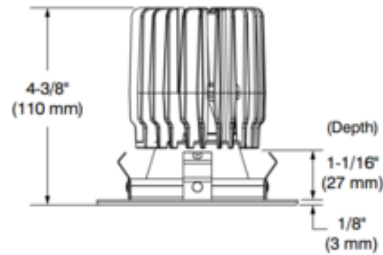

Concerto 3.5IN RD Shower Trim

Description:

Concerto LD3C 3.5 Inch Round Low Profile Shower Trim features a 51 degree beam angle with 3000K color temperature, 90CRI. Includes a frosted lens. Up to 860 delivered lumens when used with Performance 1 housing and up to 1205 delivered lumens when used with Performance 2 housing. 3 5/8 inch ceiling cutout. UL listed for wet locations. A complete fixture includes a housing and trim, sold separately. Power supply determined by choice of housing. See housing for dimmer type and compatibility.

Shown in: Architectural Bronze / Frosted

List Price: \$240.00
 Our Price: \$146.88

Shade Color: Frosted
 Body Finish: Architectural Bronze
 Lamp: 1 x LED/16W/120V LED
 1 x LED/23W/120V LED
 Wattage: 16W
 Dimmer: Dimmable
 Dimensions: 4.38"W x 4.38"H

Technical Information

Lamp Color: 3000 K
 Color Rendering: 90 CRI
 Beam Angle: 51°
 Lamp Life: 50000 hours
 Function: Shower/Lensed
 Ceiling Type: Drywall with Trim
 Aperture Shape: Round
 Aperture Size: 2.600"