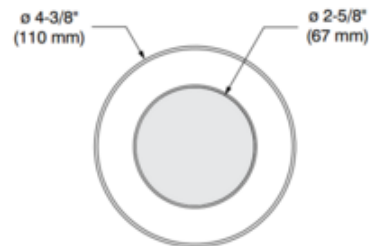

Concerto 3.5IN RD Shower Trim

Description:

Concerto LD3C 3.5 Inch Round Low Profile Shower Trim features a 51 degree beam angle with 3000K color temperature, 90CRI. Includes a frosted lens. Up to 860 delivered lumens when used with Performance 1 housing and up to 1205 delivered lumens when used with Performance 2 housing. 3 5/8 inch ceiling cutout. UL listed for wet locations. A complete fixture includes a housing and trim, sold separately. Power supply determined by choice of housing. See housing for dimmer type and compatibility.

Technical Information

Lamp Color: 3000 K
 Color Rendering: 90 CRI
 Beam Angle: 51°
 Lamp Life: 50000 hours
 Function: Shower/Lensed
 Ceiling Type: Drywall with Trim
 Aperture Shape: Round
 Aperture Size: 2.600"