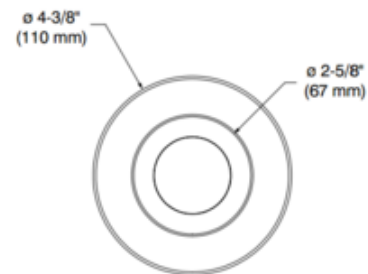

BRAND

Contrast Lighting

DESCRIPTION

Concerto LD3D 3.5 Inch Round Regressed Downlight Trim features a 48 degree beam angle with 3000K color temperature, 90CRI. Includes a clear lens. Up to 1060 delivered lumens when used with Performance 1 housing and up to 1370 delivered lumens when used with Performance 2 housing. 3 5/8 inch ceiling cutout. UL listed for damp locations. Power supply determined by choice of housing. See housing for dimmer type and compatibility. A complete fixture includes a housing and trim, sold separately.

TRIM COLOR	N/A
BODY FINISH	Brushed Nickel/ Specular Clear Reflector
WATTAGE	16W
DIMMER	Dimmable
DIMENSIONS	4.38"W x 4"H
INTEGRATED LED MODULE	
LAMP	1 x LED/16W/120V LED 1 x LED/23W/120V LED

Technical Information

LAMP COLOR	3000K
COLOR RENDERING	90 CRI
BEAM ANGLE	33°
LAMP LIFE	50000 hours
FUNCTION	Downlight
CEILING TYPE	Drywall with Trim
APERTURE SHAPE	Round

SPEC # CLT234019

COMPANY

PROJECT

FIXTURE TYPE

APPROVED BY