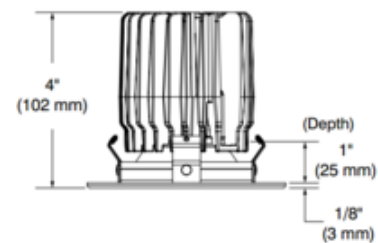

BRAND

Contrast Lighting

DESCRIPTION

Concerto LD3D 3.5 Inch Round Regressed Downlight Trim features a 48 degree beam angle with 3000K color temperature, 90CRI. Includes a clear lens. Up to 1060 delivered lumens when used with Performance 1 housing and up to 1370 delivered lumens when used with Performance 2 housing. 3 5/8 inch ceiling cutout. UL listed for damp locations. Power supply determined by choice of housing. See housing for dimmer type and compatibility. A complete fixture includes a housing and trim, sold separately.

TRIM COLOR	N/A
BODY FINISH	Brushed Nickel/ Specular Clear Reflector
WATTAGE	16W
DIMMER	Dimmable
DIMENSIONS	4.38"W x 4"H
INTEGRATED LED MODULE	
LAMP	1 x LED/16W/120V LED 1 x LED/23W/120V LED

Technical Information

LAMP COLOR	3000K
COLOR RENDERING	90 CRI
BEAM ANGLE	33°
LAMP LIFE	50000 hours
FUNCTION	Downlight
CEILING TYPE	Drywall with Trim
APERTURE SHAPE	Round

SPEC # CLT234019

COMPANY

PROJECT

FIXTURE TYPE

APPROVED BY