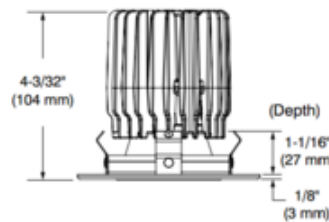

Concerto 3.5IN RD Regressed Trim w/ Lipped Reflector

Description:

Concerto LD3E 3.5 Inch Round Regressed Downlight Trim with Lipped Reflector features a 26 degree beam angle with 3000K color temperature, 90CRI. Includes a clear lens. Up to 1640 delivered lumens when used with Performance 1 housing and up to 2030 delivered lumens when used with Performance 2 housing. 3 5/8 inch ceiling cutout. UL listed for damp locations. A complete fixture includes a housing and trim, sold separately. Power supply determined by choice of housing. See housing for dimmer type and compatibility.

Shown in: Brushed Nickel/ Anodized Reflector

List Price: \$232.50
 Our Price: \$167.40

Shade Color: N/A
 Body Finish: Brushed Nickel/ Anodized Reflector
 Lamp: 1 x LED/16W/120V LED
 1 x LED/23W/120V LED
 Wattage: 16W
 Dimmer: Dimmable
 Dimensions: 4.38"W x 4.1"H

Technical Information

Lamp Color: 3000 K
 Color Rendering: 90 CRI
 Beam Angle: 26°
 Lamp Life: 50000 hours
 Function: Downlight
 Ceiling Type: Drywall with Trim
 Aperture Shape: Round
 Aperture Size: 2.600"