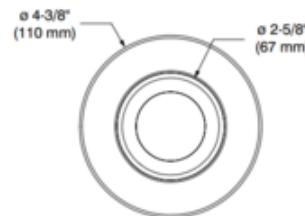

Concerto 3.5IN RD Regressed Trim w/ Lipped Reflector

Description:

Concerto LD3E 3.5 Inch Round Regressed Downlight Trim with Lipped Reflector features a 26 degree beam angle with 3000K color temperature, 90CRI. Includes a clear lens. Up to 1640 delivered lumens when used with Performance 1 housing and up to 2030 delivered lumens when used with Performance 2 housing. 3 5/8 inch ceiling cutout. UL listed for damp locations. A complete fixture includes a housing and trim, sold separately. Power supply determined by choice of housing. See housing for dimmer type and compatibility.

Shown in: Brushed Nickel/ Anodized Reflector

List Price: \$232.50
 Our Price: \$167.40

Shade Color: N/A
 Body Finish: Brushed Nickel/ Anodized Reflector
 Lamp: 1 x LED/16W/120V LED
 1 x LED/23W/120V LED
 Wattage: 16W
 Dimmer: Dimmable
 Dimensions: 4.38"W x 4.1"H

Technical Information

Lamp Color: 3000 K
 Color Rendering: 90 CRI
 Beam Angle: 26°
 Lamp Life: 50000 hours
 Function: Downlight
 Ceiling Type: Drywall with Trim
 Aperture Shape: Round
 Aperture Size: 2.600"