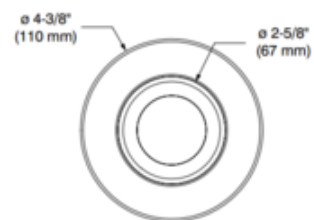

COMPANY	PROJECT	FIXTURE TYPE	APPROVED BY	DATE