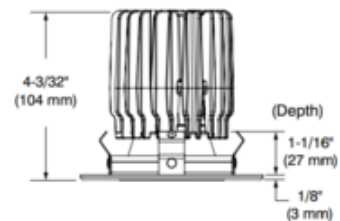

COMPANY	PROJECT	FIXTURE TYPE	APPROVED BY	DATE