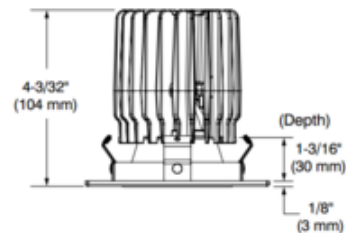

BRAND

Contrast Lighting

DESCRIPTION

Concerto LD3F 3.5 Inch Square Regressed Downlight Trim with Lipped Reflector features a 26 degree beam angle with 3000K color temperature, 90CRI. Includes a clear lens. Up to 1640 delivered lumens when used with Performance 1 housing and up to 2030 delivered lumens when used with Performance 2 housing. 3 5/8 inch ceiling cutout. UL listed for damp locations. A complete fixture includes a housing and trim, sold separately. Power supply determined by choice of housing. See housing for dimmer type and compatibility.

TRIM COLOR	N/A
BODY FINISH	Architectural Bronze/ Anodized Reflector
WATTAGE	16W
DIMMER	Dimmable
DIMENSIONS	4.25"W x 4.1"H x 4.25"D
INTEGRATED LED MODULE	
LAMP	1 x LED/16W/120V LED 1 x LED/23W/120V LED

Technical Information

LAMP COLOR	3000K
COLOR RENDERING	90 CRI
BEAM ANGLE	26°
LAMP LIFE	50000 hours
FUNCTION	Downlight
CEILING TYPE	Drywall with Trim
APERTURE SHAPE	Square

SPEC # CLT234115

COMPANY	PROJECT	FIXTURE TYPE	APPROVED BY	DATE