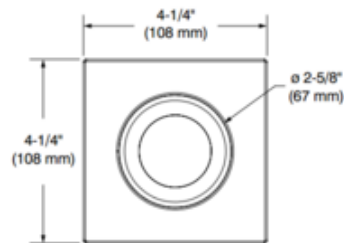

BRAND

Contrast Lighting

DESCRIPTION

Concerto LD3F 3.5 Inch Square Regressed Downlight Trim with Lipped Reflector features a 26 degree beam angle with 3000K color temperature, 90CRI. Includes a clear lens. Up to 1640 delivered lumens when used with Performance 1 housing and up to 2030 delivered lumens when used with Performance 2 housing. 3 5/8 inch ceiling cutout. UL listed for damp locations. A complete fixture includes a housing and trim, sold separately. Power supply determined by choice of housing. See housing for dimmer type and compatibility.

TRIM COLOR	N/A
BODY FINISH	Architectural Bronze/ Anodized Reflector
WATTAGE	16W
DIMMER	Dimmable
DIMENSIONS	4.25"W x 4.1"H x 4.25"D
INTEGRATED LED MODULE	
LAMP	1 x LED/16W/120V LED 1 x LED/23W/120V LED

Technical Information

LAMP COLOR	3000K
COLOR RENDERING	90 CRI
BEAM ANGLE	26°
LAMP LIFE	50000 hours
FUNCTION	Downlight
CEILING TYPE	Drywall with Trim
APERTURE SHAPE	Square

SPEC # CLT234115

COMPANY	PROJECT	FIXTURE TYPE	APPROVED BY	DATE