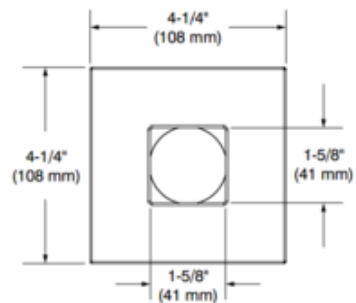

BRAND Contrast Lighting

DESCRIPTION

Concerto LD3G 3.5 Inch Square Regressed Low Profile Trim with Square Pinhole features a Narrow Flood 33 degree beam angle with 3000K color temperature, 90CRI. Includes clear lens. Up to 730 delivered lumens when used with Performance 1 housing and up to 1025 delivered lumens when used with Performance 2 housing. 3 5/8 inch ceiling cutout. UL listed for damp locations. Power supply determined by choice of housing. See housing for dimmer type and compatibility. A complete fixture includes a housing and trim, sold separately.

TRIM COLOR	N/A
BODY FINISH	Architectural Bronze/ Bronze Reflector
WATTAGE	16W
DIMMER	Dimmable
DIMENSIONS	4.25"W x 4.18"H x 4.25"D
INTEGRATED LED MODULE	
LAMP	1 x LED/16W/120V LED 1 x LED/23W/120V LED

Technical Information

LUMINOUS FLUX	629 lumens
LUMENS/WATT	39.31
LAMP COLOR	3000K
COLOR RENDERING	90 CRI
BEAM ANGLE	33°
LAMP LIFE	50000 hours
FUNCTION	Downlight
CEILING TYPE	Drywall with Trim
APERTURE SHAPE	Square
SPEC #	CLT234194