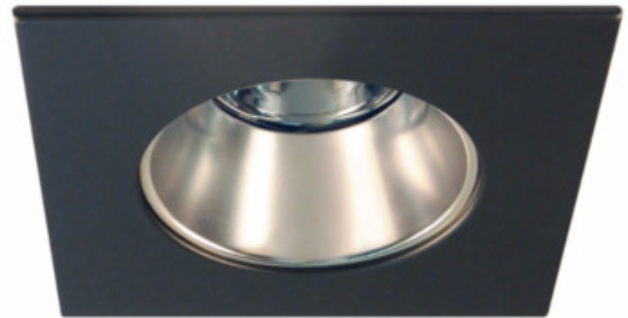

BRAND Contrast Lighting

DESCRIPTION

Concerto LD3G 3.5 Inch Square Regressed Low Profile Trim with Square Pinhole features a Narrow Flood 33 degree beam angle with 3000K color temperature, 90CRI. Includes clear lens. Up to 730 delivered lumens when used with Performance 1 housing and up to 1025 delivered lumens when used with Performance 2 housing. 3 5/8 inch ceiling cutout. UL listed for damp locations. Power supply determined by choice of housing. See housing for dimmer type and compatibility. A complete fixture includes a housing and trim, sold separately.

TRIM COLOR	N/A
BODY FINISH	Architectural Bronze/ Bronze Reflector
WATTAGE	16W
DIMMER	Dimmable
DIMENSIONS	4.25"W x 4.18"H x 4.25"D
INTEGRATED LED MODULE	
LAMP	1 x LED/16W/120V LED 1 x LED/23W/120V LED

Technical Information

LUMINOUS FLUX	629 lumens
LUMENS/WATT	39.31
LAMP COLOR	3000K
COLOR RENDERING	90 CRI
BEAM ANGLE	33°
LAMP LIFE	50000 hours
FUNCTION	Downlight
CEILING TYPE	Drywall with Trim
APERTURE SHAPE	Square
SPEC #	CLT234194