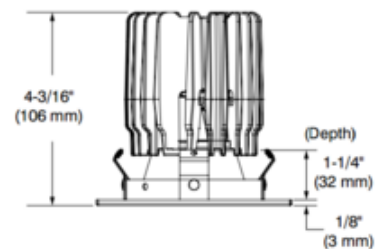

BRAND Contrast Lighting

DESCRIPTION

Concerto LD3G 3.5 Inch Square Regressed Low Profile Trim with Square Pinhole features a Narrow Flood 33 degree beam angle with 3000K color temperature, 90CRI. Includes clear lens. Up to 730 delivered lumens when used with Performance 1 housing and up to 1025 delivered lumens when used with Performance 2 housing. 3 5/8 inch ceiling cutout. UL listed for damp locations. Power supply determined by choice of housing. See housing for dimmer type and compatibility. A complete fixture includes a housing and trim, sold separately.

TRIM COLOR	N/A
BODY FINISH	Architectural Bronze/ Bronze Reflector
WATTAGE	16W
DIMMER	Dimmable
DIMENSIONS	4.25"W x 4.18"H x 4.25"D
INTEGRATED LED MODULE	
LAMP	1 x LED/16W/120V LED 1 x LED/23W/120V LED

Technical Information

LUMINOUS FLUX	629 lumens
LUMENS/WATT	39.31
LAMP COLOR	3000K
COLOR RENDERING	90 CRI
BEAM ANGLE	33°
LAMP LIFE	50000 hours
FUNCTION	Downlight
CEILING TYPE	Drywall with Trim
APERTURE SHAPE	Square
SPEC #	CLT234194