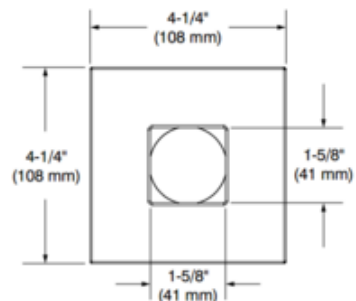

BRAND Contrast Lighting

DESCRIPTION

Concerto LD3G 3.5 Inch Square Regressed Low Profile Trim with Square Pinhole features a Narrow Flood 33 degree beam angle with 3000K color temperature, 90CRI. Includes clear lens. Up to 730 delivered lumens when used with Performance 1 housing and up to 1025 delivered lumens when used with Performance 2 housing. 3 5/8 inch ceiling cutout. UL listed for damp locations. Power supply determined by choice of housing. See housing for dimmer type and compatibility. A complete fixture includes a housing and trim, sold separately.

TRIM COLOR	N/A
BODY FINISH	Architectural Bronze/ Bronze Reflector
WATTAGE	16W
DIMMER	Dimmable
DIMENSIONS	4.25"W x 4.18"H x 4.25"D
INTEGRATED LED MODULE	
LAMP	1 x LED/16W/120V LED 1 x LED/23W/120V LED

Technical Information

LUMINOUS FLUX	629 lumens
LUMENS/WATT	39.31
LAMP COLOR	3000K
COLOR RENDERING	90 CRI
BEAM ANGLE	33°
LAMP LIFE	50000 hours
FUNCTION	Downlight
CEILING TYPE	Drywall with Trim
APERTURE SHAPE	Square
SPEC #	CLT234194