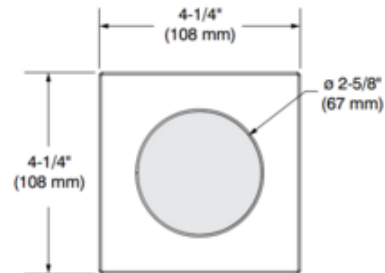

Concerto 3.5IN SQ Shower Trim

Description:

Concerto LD3H 3.5 Inch Square Shower Trim features a 42 degree beam angle with 3000K color temperature, 90CRI. Includes a frosted lens. Up to 870 delivered lumens when used with Performance 1 housing and up to 1150 delivered lumens when used with Performance 2 housing. 3 5/8 inch ceiling cutout. UL listed for wet locations. A complete fixture includes a housing and trim, sold separately. Power supply determined by choice of housing. See housing for dimmer type and compatibility.

Technical Information

Lamp Color: 3000 K
 Color Rendering: 90 CRI
 Beam Angle: 42°
 Lamp Life: 50000 hours
 Function: Shower/Lensed
 Ceiling Type: Drywall with Trim
 Aperture Shape: Square
 Aperture Size: 2.600"