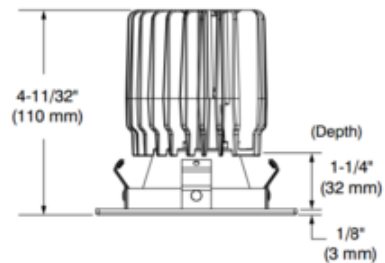

Concerto 3.5IN SQ Shower Trim

Description:

Concerto LD3H 3.5 Inch Square Shower Trim features a 42 degree beam angle with 3000K color temperature, 90CRI. Includes a frosted lens. Up to 870 delivered lumens when used with Performance 1 housing and up to 1150 delivered lumens when used with Performance 2 housing. 3 5/8 inch ceiling cutout. UL listed for wet locations. A complete fixture includes a housing and trim, sold separately. Power supply determined by choice of housing. See housing for dimmer type and compatibility.

Shown in: Architectural Bronze / Frosted

List Price: \$242.50
 Our Price: \$148.41

Shade Color: Frosted
 Body Finish: Architectural Bronze
 Lamp: 1 x LED/16W/120V LED
 1 x LED/23W/120V LED
 Wattage: 16W
 Dimmer: Dimmable
 Dimensions: 4.25"W x 4.3"H x 4.25"D

Technical Information

Lamp Color: 3000 K
 Color Rendering: 90 CRI
 Beam Angle: 42°
 Lamp Life: 50000 hours
 Function: Shower/Lensed
 Ceiling Type: Drywall with Trim
 Aperture Shape: Square
 Aperture Size: 2.600"