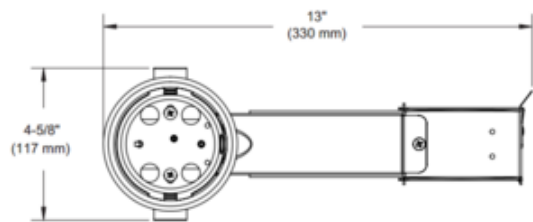

COMPANY	PROJECT	FIXTURE TYPE	APPROVED BY	DATE