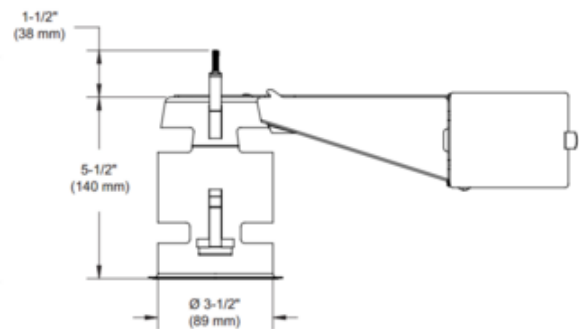

COMPANY	PROJECT	FIXTURE TYPE	APPROVED BY	DATE