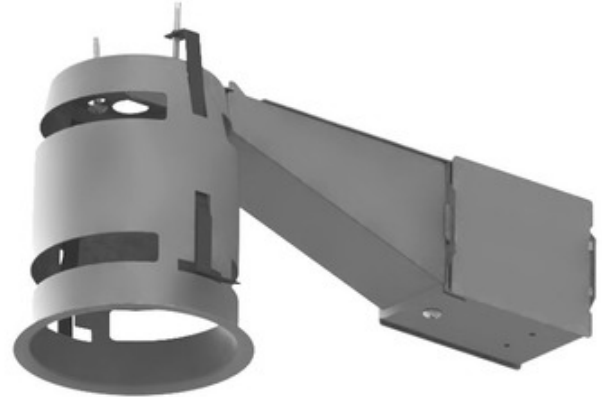

**BRAND**

Contrast Lighting

**DESCRIPTION**

The Concerto 3.5 Inch 120 Volt New Construction Non-IC Housing is available in a Performance 1 and Performance 2 option. Non-IC designation requires a 3 inch minimum clearance away from housing. Cutout diameter: 3 5/8 inch. Can fit ceilings up to 1.5 inch thick. Dual voltage 120V/277V (Performance 1 (16 watts/up to 1500 lumens) or Performance 2 (23 watts/up to 2000 lumens). UL listed for damp and wet locations. Dimmable with a 0-10V dimmer (see attached manufacturer reference for dimmer compatibility). A complete fixture includes a housing and trim, sold separately.

<b>TRIM COLOR</b>	N/A
<b>BODY FINISH</b>	Galvanized Steel
<b>WATTAGE</b>	16W
<b>DIMMER</b>	0-10V
<b>DIMENSIONS</b>	13"W x 5.5"H x 4.63"D
<b>INTEGRATED LED MODULE</b>	
<b>LAMP</b>	1 x LED/16W/120V LED

*Technical Information*

<b>LUMINOUS FLUX</b>	1500 lumens
<b>LUMENS/WATT</b>	93.75
<b>CEILING TYPE</b>	Drywall with Trim
<b>HOUSING TYPE</b>	Remodel IC

**SPEC #** CLT234233

COMPANY	PROJECT	FIXTURE TYPE	APPROVED BY	DATE