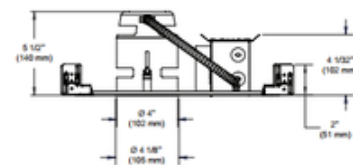

COMPANY	PROJECT	FIXTURE TYPE	APPROVED BY	DATE