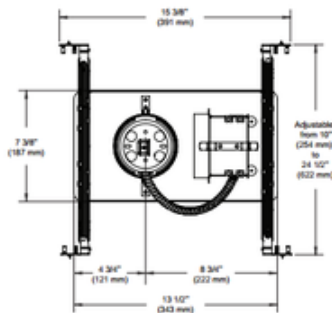

BRAND

Contrast Lighting

DESCRIPTION

Concerto 4 Inch 0-10 Dim 2000 Lumen Performance 2 LED Non-IC New Construction Housing is made of galvanized steel with a thickness up to 18 gauge. Below ceiling accessible. Non-IC designation indicates that insulation must be kept a minimum of 3 inches away from housing. Can fit in ceilings up to 1.5 inch thick. No light leakage. Contrast hooks for ease of installation and a perfect fit to ceiling. Mounting bars extend from 10 to 24.5 inches to fit in most ceiling structures. Thermal protection: 80 degrees C. Ceiling cutout: 4.25 inch. Dimmable with a 0-10 volt dimmer per attached manufacturer dimmer compatibility outline for 4 Inch Performance 2 housings, 0-10 dimming. UL listed for damp and wet locations. 5 year warranty on LED driver. Dimensions: 13.5 inch width x 7.4 inch depth x 5.5 inch height. A complete fixture includes a housing and trim, sold separately.

TRIM COLOR	N/A
BODY FINISH	Galvanized Steel
WATTAGE	23W
DIMMER	0-10V
DIMENSIONS	13.5"W x 5.5"H x 7.4"D
INTEGRATED LED MODULE	
LAMP	1 x LED/23W/120V LED

Technical Information

LUMINOUS FLUX	2000 lumens
LUMENS/WATT	86.96
CEILING TYPE	Drywall with Trim
HOUSING TYPE	New Construction NON IC

SPEC # CLT234240

COMPANY	PROJECT	FIXTURE TYPE	APPROVED BY	DATE