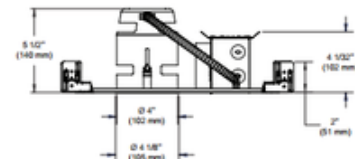

COMPANY	PROJECT	FIXTURE TYPE	APPROVED BY	DATE