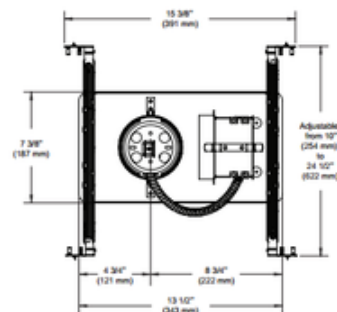

COMPANY	PROJECT	FIXTURE TYPE	APPROVED BY	DATE