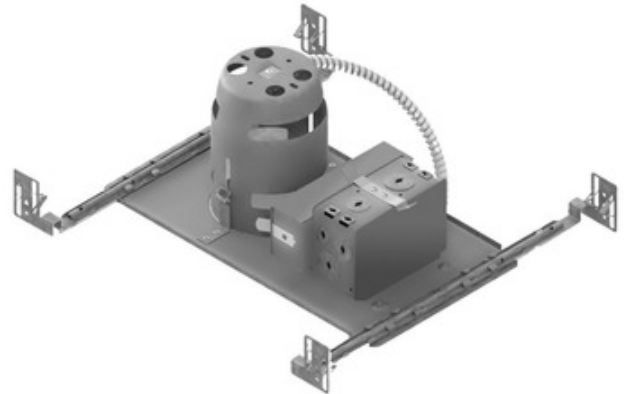

BRAND

Contrast Lighting

DESCRIPTION

The Concerto 3.5 Inch 120 Volt New Construction Non-IC Housing is available in a Performance 1 and Performance 2 option. Non-IC designation requires a 3 inch minimum clearance away from housing. Cutout diameter: 3 5/8 inch. Can fit ceilings up to 1.5 inch thick. Dual voltage 120V/277V housing (Performance 1 (16 watts/up to 1500 lumens) or Performance 2 (23 watts/up to 2000 lumens). UL listed for damp and wet locations. Dimmable with a 0-10V dimmer (see attached manufacturer reference for dimmer compatibility). A complete fixture includes a housing and trim, sold separately.

Shown in: Galvanized Steel

TRIM COLOR	N/A
BODY FINISH	Galvanized Steel
WATTAGE	16W
DIMMER	0-10V
DIMENSIONS	13.5"W x 5.5"H x 7.4"D
LAMP	1 x LED/16W/120V LED

Technical Information

LUMINOUS FLUX	1500 lumens
LUMENS/WATT	93.75
CEILING TYPE	Drywall with Trim
HOUSING TYPE	New Construction NON IC
HOUSING HEIGHT	6"