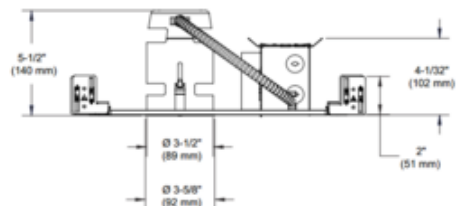

COMPANY	PROJECT	FIXTURE TYPE	APPROVED BY	DATE