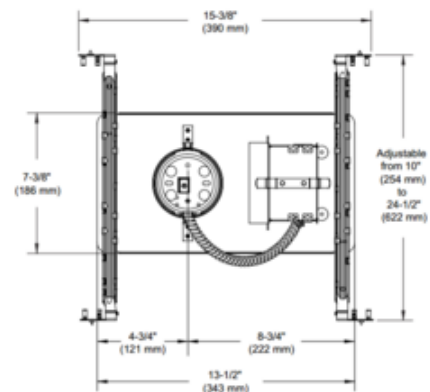

BRAND

Contrast Lighting

DESCRIPTION

The Concerto 3.5 Inch 120 Volt New Construction Non-IC Housing is available in a Performance 1 and Performance 2 option. Non-IC designation requires a 3 inch minimum clearance away from housing. Cutout diameter: 3 5/8 inch. Can fit ceilings up to 1.5 inch thick. Dual voltage 120V/277V housing (Performance 1 (16 watts/up to 1500 lumens) or Performance 2 (23 watts/up to 2000 lumens). UL listed for damp and wet locations. Dimmable with a 0-10V dimmer (see attached manufacturer reference for dimmer compatibility). A complete fixture includes a housing and trim, sold separately.

Shown in: Galvanized Steel

TRIM COLOR	N/A
BODY FINISH	Galvanized Steel
WATTAGE	16W
DIMMER	0-10V
DIMENSIONS	13.5"W x 5.5"H x 7.4"D
LAMP	1 x LED/16W/120V LED

Technical Information

LUMINOUS FLUX	1500 lumens
LUMENS/WATT	93.75
CEILING TYPE	Drywall with Trim
HOUSING TYPE	New Construction NON IC
HOUSING HEIGHT	6"

ITEM NUMBER CLT234247

COMPANY	PROJECT	FIXTURE TYPE	APPROVED BY	DATE