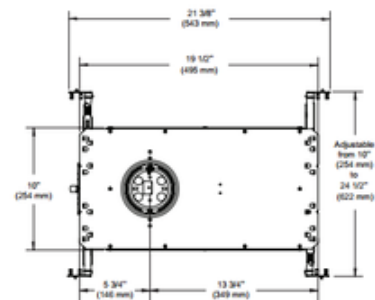

**BRAND**

Contrast Lighting

**DESCRIPTION**

Concerto 4 Inch 0-10 Dim 1500 Lumen Performance 1 LED IC New Construction Housing is made of galvanized steel with a thickness up to 18 gauge. Below ceiling accessible. IC designation indicates that housing can be in direct contact with insulation, except polyurethane. Can fit in ceilings up to 1.5 inch thick. No light leakage. Mounting bars extend from 10 to 24.5 inches to fit in most ceiling structures. Ceiling cutout: 4.25 inch. Dimmable with a 0-10 volt dimmer per attached 4 Inch Concerto Performance 1 housings, 0-10 dimming outline. UL listed for damp and wet locations. 5 year warranty on LED driver. Dimensions: 19.5 inch width x 10 inch depth x 7.1 inch height. A complete fixture consists of a housing and trim, sold separately.

*Shown in: Galvanized Steel*

<b>TRIM COLOR</b>	N/A
<b>BODY FINISH</b>	Galvanized Steel
<b>LAMP</b>	1 x LED/16W/120V LED
<b>WATTAGE</b>	16W
<b>DIMMER</b>	0-10V
<b>DIMENSIONS</b>	19.5"W x 7.1"H x 10"D

*Technical Information*

<b>LUMINOUS FLUX</b>	1500 lumens
<b>LUMENS/WATT</b>	93.75
<b>CEILING TYPE</b>	Drywall with Trim
<b>HOUSING TYPE</b>	New construction IC
<b>HOUSING HEIGHT</b>	7"

**ITEM NUMBER** CLT234257

COMPANY	PROJECT	FIXTURE TYPE	APPROVED BY	DATE