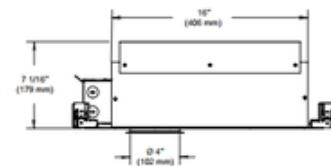

COMPANY	PROJECT	FIXTURE TYPE	APPROVED BY	DATE