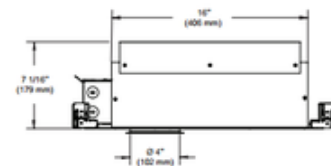

COMPANY	PROJECT	FIXTURE TYPE	APPROVED BY	DATE