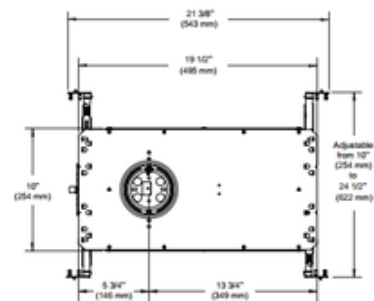

COMPANY	PROJECT	FIXTURE TYPE	APPROVED BY	DATE