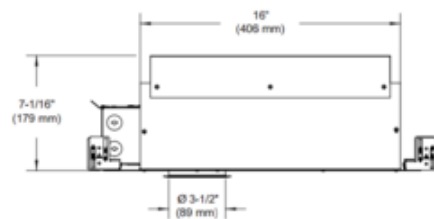

COMPANY	PROJECT	FIXTURE TYPE	APPROVED BY	DATE