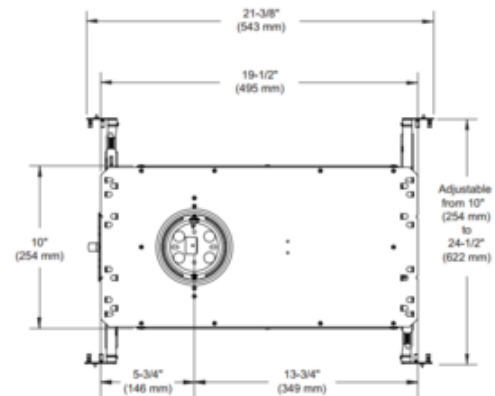

COMPANY	PROJECT	FIXTURE TYPE	APPROVED BY	DATE