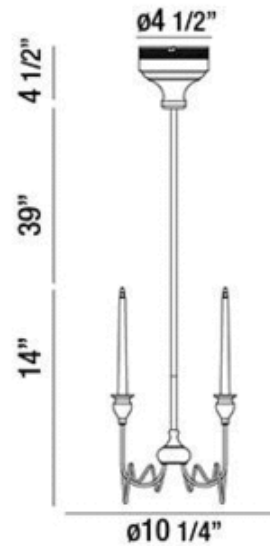

BRAND

Eurofase

DESCRIPTION

Candela Chandelier comes in handcrafted double polished chrome finish with exposed bulbs. 20 watt, 12 volt T3 type G4 base xenon bulbs are required, but not included. Small: 10.25 inch width x 14 inch height. Large: 22.75 inch width x 22 inch height. Includes a 3 inch, 6 inch, 12 inch, and 18 inch extension rods.

SHADE COLOR	N/A
BODY FINISH	Chrome
WATTAGE	180W
DIMMER	Standard 120V
DIMENSIONS	22.75"W x 22"H
BULB NOT INCLUDED	
LAMP	9 x T3/G4 (bipin)/20W/12V Halogen

SPEC #

EUF234339

COMPANY

PROJECT

FIXTURE TYPE

APPROVED BY