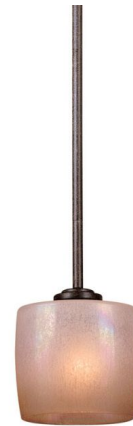

# Lightology

lightology.com  
866-954-4489  
04-28-26

Project: \_\_\_\_\_

Company: \_\_\_\_\_

Location: \_\_\_\_\_ Fixture Type: \_\_\_\_\_

SPEC #: **MKL2344**

Approved On: \_\_\_\_\_ Approved By: \_\_\_\_\_

## Raiden Mini Pendant By Minka Lavery

### Description

Raiden Mini Pendant features Venetian Scavo glass with an Iron Oxide finish. One 100 watt, 120 volt, A19 medium base bulb is required, but not included. Height adjust in 6 inch increments up to 52.75 inches. 5.5 inch diameter x 52.75 inch height. ETL listed.

### Specifications

COLOR	Venetian Scavo
BODY FINISH	Iron Oxide
WATTAGE	72W
DIMMER	Standard 120V
DIMENSIONS	5.5"W x 52.75"H
BULB NOT INCLUDED	1 x A19/Medium (E26)/72W/120V Incandescent

CLICK TO VIEW PRODUCT