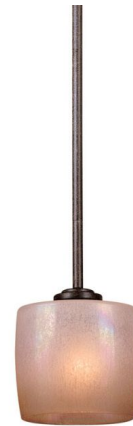

Lightology

lightology.com
866-954-4489
04-27-26

Project: _____

Company: _____

Location: _____ Fixture Type: _____

SPEC #: **MKL2344**

Approved On: _____ Approved By: _____

Raiden Mini Pendant By Minka Lavery

Description

Raiden Mini Pendant features Venetian Scavo glass with an Iron Oxide finish. One 100 watt, 120 volt, A19 medium base bulb is required, but not included. Height adjust in 6 inch increments up to 52.75 inches. 5.5 inch diameter x 52.75 inch height. ETL listed.

Shown in iron oxide / venetian scavo

Specifications

| | |
|-------------------|--|
| COLOR | Venetian Scavo |
| BODY FINISH | Iron Oxide |
| WATTAGE | 72W |
| DIMMER | Standard 120V |
| DIMENSIONS | 5.5"W x 52.75"H |
| BULB NOT INCLUDED | 1 x A19/Medium (E26)/72W/120V Incandescent |