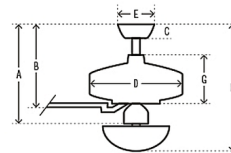

### Description

The Low Profile IV Ceiling Fan is perfect for those looking for a classic-style fan with a hugger design for smaller spaces with low ceilings. Its blades are reversible for most finishes, offering flexibility in coordinating with your room decor. Equipped with a 3-speed WhisperWind motor, the fan operates quietly and delivers powerful airflow to create a comfortable environment. A pull chain is used to turn the fan on or off and change speed. Fan direction can be reversed using a switch on the fan. Optional accessories are sold separately.

Shown in white / snow white

- A (Low 8.8 in)
- B (Low 7.53 in)
- C
- D 11.5 in
- E 11.5 in
- F
- G 5.93 in

### Specifications

BLADE COLOR	Snow White
BODY FINISH	White
WATTAGE	N/A
DIMMER	N/A
DIMENSIONS	42"W x 8.8"H
BULB	N/A
COUNTRY OF ORIGIN	China

CLICK TO VIEW PRODUCT

Notes: