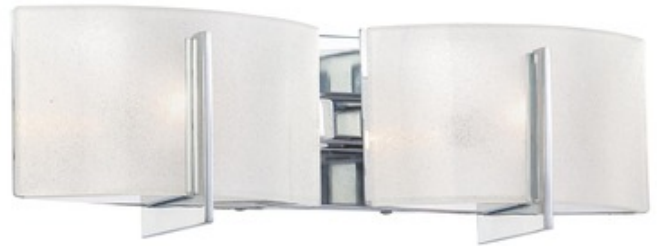

BRAND

Minka Lavery

DESCRIPTION

Clarte Bathroom Vanity Light is available in 2, 3 and 4-light options offered in White Iris glass with a Chrome finish. 75 watt, 120 volt JCD type G9 base Xenon bulbs are included. Damp location rated. ETL listed.

Shown in: White Iris / Chrome

| | |
|--------------------|-----------------------------------|
| SHADE COLOR | N/A |
| BODY FINISH | White Iris / Chrome |
| LAMP | 2 x JCD/G9/75W/120V Krypton Xenon |
| WATTAGE | 150W |
| DIMMER | Incandescent |
| DIMENSIONS | 17.5"W x 5.5"H x 5"D |