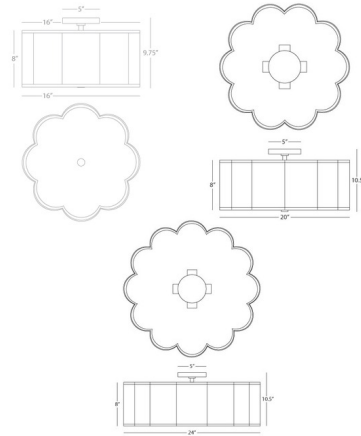

## Axis Ceiling Light Fixture

By Robert Abbey

### Specifications

COLOR	Fondine
BODY FINISH	Aged Brass
WATTAGE	144W
DIMMER	Standard 120V
DIMENSIONS	16"W x 9.75"H
BULB NOT INCLUDED	2 x A19/Medium (E26)/72W/120V Incandescent
OTHER BULB OPTIONS	2 x A19/Medium (E26)/120V LED
COUNTRY OF ORIGIN	China