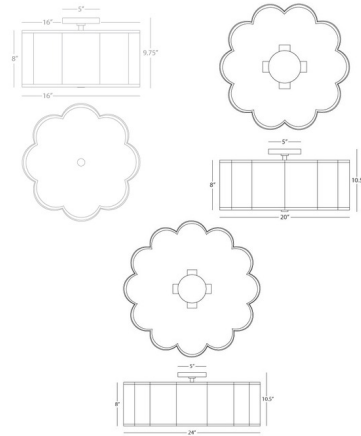

By Robert Abbey

Description

The Axis Ceiling Light features a unique, irregular shape inspired by Art Deco design. The scalloped shade is made of fondine fabric with a contrasting black trim for an elegant look that recalls the shape of a flower. A diffuser on the bottom of the shade softens the light to produce a gentle glow perfect for bedrooms and living rooms.

Shown in blackened antique nickel / ascot white

Specifications

COLOR	Ascot White
BODY FINISH	Blackened Antique Nickel
WATTAGE	144W
DIMMER	Standard 120V
DIMENSIONS	16"W x 9.75"H
BULB NOT INCLUDED	2 x A19/Medium (E26)/72W/120V Incandescent
OTHER BULB OPTIONS	2 x A19/Medium (E26)/120V LED
COUNTRY OF ORIGIN	China