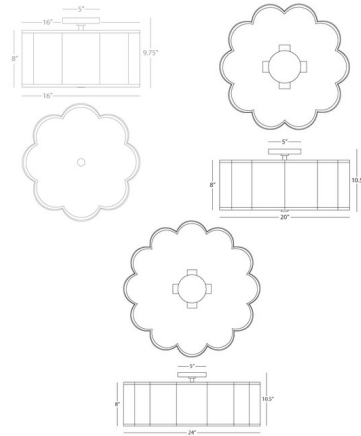

By Robert Abbey

Description

The Axis Ceiling Light features a unique, irregular shape inspired by Art Deco design. The scalloped shade is made of fondine fabric with a contrasting black trim for an elegant look that recalls the shape of a flower. A diffuser on the bottom of the shade softens the light to produce a gentle glow perfect for bedrooms and living rooms.

Shown in blackened antique nickel / ascot white

Specifications

COLOR Ascot White
BODY FINISH Blackened Antique Nickel
WATTAGE 144W
DIMMER Standard 120V
DIMENSIONS 16"W x 9.75"H
BULB NOT INCLUDED 2 x A19/Medium (E26)/72W/120V Incandescent
OTHER BULB OPTIONS 2 x A19/Medium (E26)/120V LED
COUNTRY OF ORIGIN China