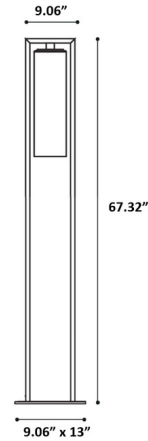

By Royal Botania

Description

Dome Outdoor Hardwire Floor Lamp features clear glass with powder coat Anthracite finish. IP43 rated for outdoor limited use. Note: Fixture must be secured to ground/deck surface where it is installed (hardware not included). NOTE: This is a discontinued model and limited to quantity on hand.

Specifications

COLOR Clear
BODY FINISH Anthracite
WATTAGE 4W
DIMMER N/A
DIMENSIONS 13"W x 67.32"H x 13"D
BULB NOT INCLUDED 1 x Edison Tube/Medium (E26)/4W/120V LED

Technical Information

LAMP COLOR 2200K
LUMENS/WATT 70.00
LUMINOUS FLUX 280 lumens

Shown in anthracite / clear

CLICK TO VIEW PRODUCT

Notes: