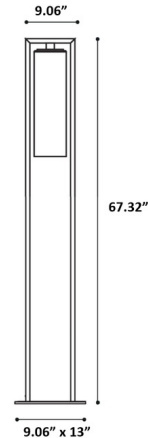

By Royal Botania

Description

Dome Outdoor Hardwire Floor Lamp features clear glass with powder coat Anthracite finish. IP43 rated for outdoor limited use. Note: Fixture must be secured to ground/deck surface where it is installed (hardware not included). NOTE: This is a discontinued model and limited to quantity on hand.

Specifications

COLOR Clear
BODY FINISH Anthracite
WATTAGE 4W
DIMMER N/A
DIMENSIONS 13"W x 67.32"H x 13"D
BULB NOT INCLUDED 1 x Edison Tube/Medium (E26)/4W/120V LED

Technical Information

LAMP COLOR 2200K
LUMENS/WATT 70.00
LUMINOUS FLUX 280 lumens

Shown in anthracite / clear

CLICK TO VIEW PRODUCT

Notes: