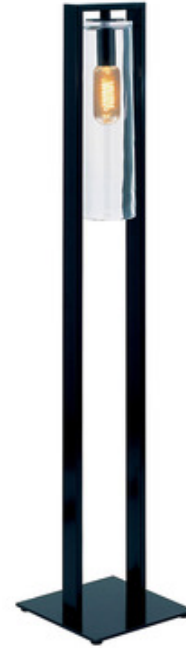

BRAND

Royal Botania

DESCRIPTION

Dome Outdoor Floor Lamp features Clear, Amber, or Smoke glass with powder coat Anthracite or White finish. IP43 rated for outdoor limited use. Note: Fixture must be secured to ground/deck surface where it is installed (hardware not included).

Shown in: Anthracite / Clear

SHADE COLOR	Clear
BODY FINISH	Anthracite
WATTAGE	4W
DIMMER	N/A
DIMENSIONS	13"W x 67.32"H x 13"D
BULB NOT INCLUDED	
LAMP	1 x Edison Tube/Medium (E26)/4W/120V LED

Technical Information

LUMINOUS FLUX	280 lumens
LUMENS/WATT	70.00
LAMP COLOR	2200K

SPEC # ROY235031

COMPANY	PROJECT	FIXTURE TYPE	APPROVED BY	DATE