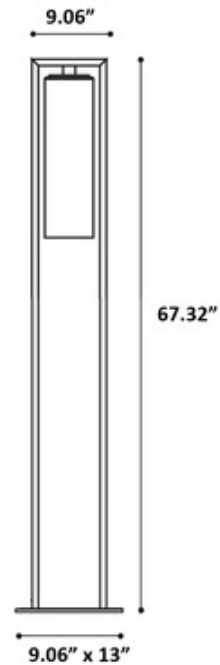

BRAND

Royal Botania

DESCRIPTION

Dome Outdoor Floor Lamp features Clear, Amber, or Smoke glass with powder coat Anthracite or White finish. IP43 rated for outdoor limited use. Note: Fixture must be secured to ground/deck surface where it is installed (hardware not included).

Shown in: Anthracite / Clear

SHADE COLOR	Clear
BODY FINISH	Anthracite
WATTAGE	4W
DIMMER	N/A
DIMENSIONS	13"W x 67.32"H x 13"D
BULB NOT INCLUDED	
LAMP	1 x Edison Tube/Medium (E26)/4W/120V LED

Technical Information

LUMINOUS FLUX	280 lumens
LUMENS/WATT	70.00
LAMP COLOR	2200K

SPEC # ROY235031

COMPANY	PROJECT	FIXTURE TYPE	APPROVED BY	DATE