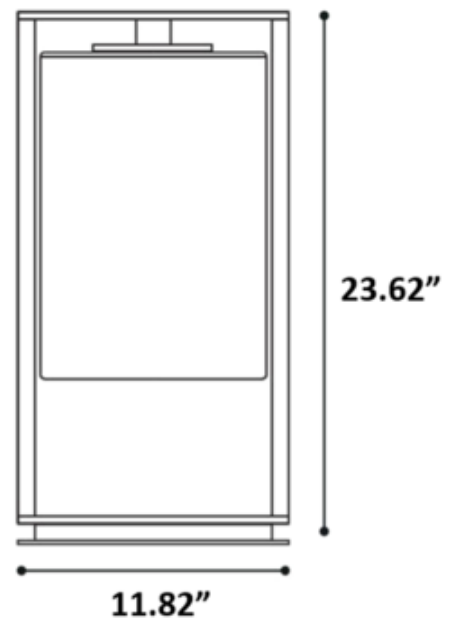

**BRAND**

Royal Botania

**DESCRIPTION**

Dome Gate Outdoor Hardwired Light is perfect on the tops of brick gate posts. Features Clear, Amber, or Smoke glass with powder coat Anthracite or White finish. Designed to be anchored to the brick and hardwired in. IP43 rated (protected from water spray less than 60 degrees from vertical).

*Shown in: Anthracite / Clear*

<b>SHADE COLOR</b>	Clear
<b>BODY FINISH</b>	Anthracite
<b>WATTAGE</b>	4W
<b>DIMMER</b>	N/A
<b>DIMENSIONS</b>	11.82"W x 23.62"H x 11.82"D
<b>BULB NOT INCLUDED</b>	
<b>LAMP</b>	1 x Edison Tube/Medium (E26)/4W/120V LED 1 x A19/Medium (E26)/120V LED

*Technical Information*

<b>LUMINOUS FLUX</b>	280 lumens
<b>LUMENS/WATT</b>	70.00
<b>LAMP COLOR</b>	2200K

**SPEC #** ROY235082

COMPANY	PROJECT	FIXTURE TYPE	APPROVED BY	DATE