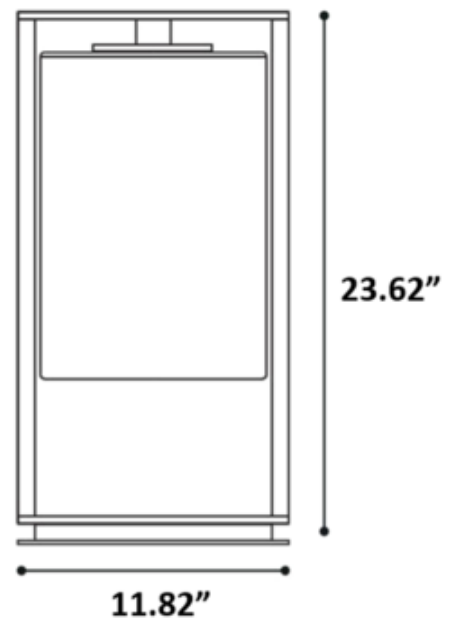

BRAND

Royal Botania

DESCRIPTION

Dome Gate Outdoor Hardwired Light is perfect on the tops of brick gate posts. Features Clear, Amber, or Smoke glass with powder coat Anthracite or White finish. Designed to be anchored to the brick and hardwired in. IP43 rated (protected from water spray less than 60 degrees from vertical).

Shown in: Anthracite / Clear

SHADE COLOR	Clear
BODY FINISH	Anthracite
WATTAGE	4W
DIMMER	N/A
DIMENSIONS	11.82"W x 23.62"H x 11.82"D
BULB NOT INCLUDED	
LAMP	1 x Edison Tube/Medium (E26)/4W/120V LED 1 x A19/Medium (E26)/120V LED

Technical Information

LUMINOUS FLUX	280 lumens
LUMENS/WATT	70.00
LAMP COLOR	2200K

SPEC # ROY235082

COMPANY	PROJECT	FIXTURE TYPE	APPROVED BY	DATE