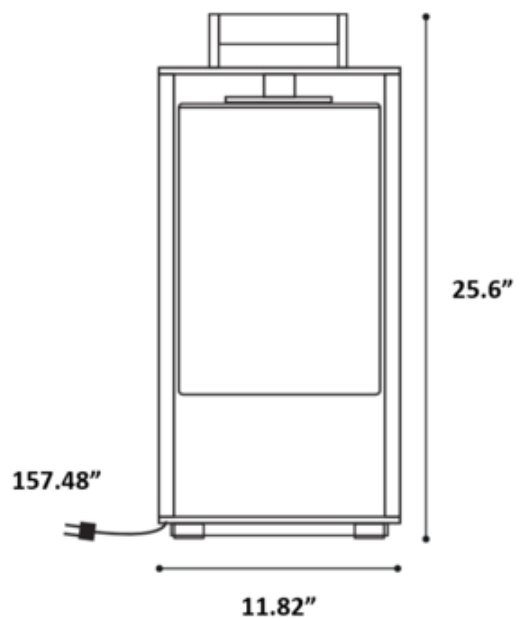

Shown in: Anthracite / Clear

SHADE COLOR	Clear
BODY FINISH	Anthracite
WATTAGE	4W
DIMMER	N/A
DIMENSIONS	11.82"W x 25.6"H x 11.82"D
BULB NOT INCLUDED	
LAMP	1 x Edison Tube/Medium (E26)/4W/120V LED 1 x A19/Medium (E26)/120V LED

Technical Information

LUMINOUS FLUX	280 lumens
LUMENS/WATT	70.00
LAMP COLOR	2200K

SPEC # ROY235088

COMPANY	PROJECT	FIXTURE TYPE	APPROVED BY	DATE