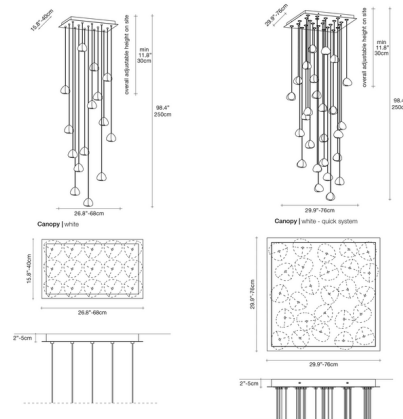

Description

The Mizu Rectangular Multi Light Pendant is inspired by the mesmerizing refractions created as light passes through water. Mizu features a cascade of droplet-shaped crystal pendants to create dazzling patterns of light around the surrounding environment. Handcrafted in Italy, variations in the size and shape of each pendant ensure a truly one-of-a-kind look. Available with 2700K or 3000K integrated LED lamping, 2W max for G4 LED bulb, or 10W max G4 Xenon bulbs (G4 bulbs are required but not included). Note: Due to the weight of the fixture, additional ceiling support is required.

Shown in white / silver dust

Specifications

COLOR	Gold
BODY FINISH	White
WATTAGE	150W
DIMMER	Low Voltage Electronic
DIMENSIONS	26.8"W x 11.8"H x 15.7"D
BULB NOT INCLUDED	15 x T3/G4 (bipin)/10W/12V Krypton Xenon
COUNTRY OF ORIGIN	Italy