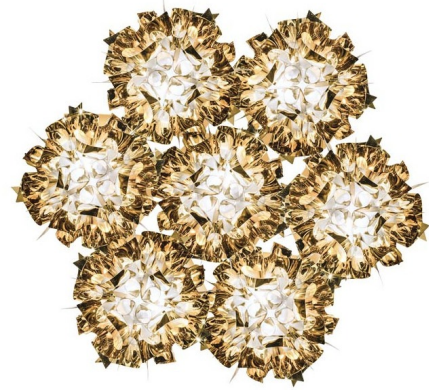

Lightology

lightology.com
866-954-4489
05-25-26

Project: _____

Company: _____

Location: _____ Fixture Type: _____

SPEC #: **SLP235333**

Approved On: _____ Approved By: _____

Veli 7 Pendant By Slamp

Description

Veli 7 Pendant is like a tailor-made dress, this piece is assembled entirely by hand of Opalflex. When installed it gently clothes and amplifies light through the Opal, Couture, Foliage, Plum, Charcoal, Prisma, Chilli, Celeste, and Russet, or metallic Copper, Gold or Silver. Canopy: 5.5 inch diameter. CE listed.

Shown in white / gold

Specifications

COLOR	Gold
BODY FINISH	White
WATTAGE	108W
DIMMER	Standard 120V
DIMENSIONS	51.25"W x 13.75"H
BULB NOT INCLUDED	9 x Edison/Medium (E26)/12W/120V LED
COUNTRY OF ORIGIN	Italy