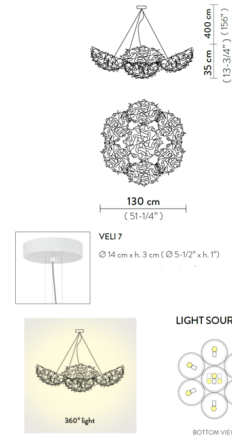

Description

Veli 7 Pendant is like a tailor-made dress, this piece is assembled entirely by hand of Opalflex. When installed it gently clothes and amplifies light through the Opal, Couture, Foliage, Plum, Charcoal, Prisma, Chilli, Celeste, and Russet, or metallic Copper, Gold or Silver. Canopy: 5.5 inch diameter. CE listed.

Shown in white / gold

Specifications

COLOR	Gold
BODY FINISH	White
WATTAGE	108W
DIMMER	Standard 120V
DIMENSIONS	51.25"W x 13.75"H
BULB NOT INCLUDED	9 x Edison/Medium (E26)/12W/120V LED
COUNTRY OF ORIGIN	Italy