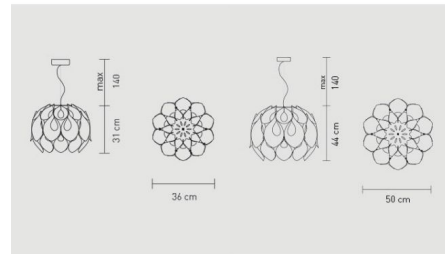

By Slamp

Description

Flora Metallic Pendant, designed by Zanini De Zanine was inspired by the lush plants of the Brazilian jungle. Floras delicate, subtle tones turn its petals into a fascinating crown of light in Copper, Silver, or Gold. Made of Lentiflex polycarbonate which makes surface appear multifaceted. Available in two sizes. CE listed.

Shown in gold

Specifications

| | |
|-------------------|--------------------------------------|
| COLOR | N/A |
| BODY FINISH | Gold |
| WATTAGE | 30W |
| DIMMER | Standard 120V |
| DIMENSIONS | 72.25"L x 19.75"W x 17.25"H |
| BULB NOT INCLUDED | 3 x Edison/Medium (E26)/10W/120V LED |
| COUNTRY OF ORIGIN | Italy |