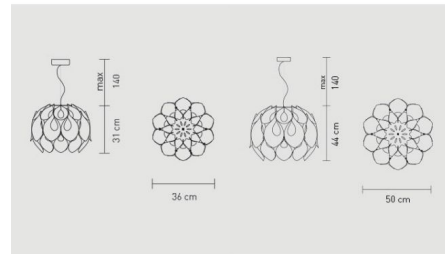

### Specifications

COLOR	N/A
BODY FINISH	Copper
WATTAGE	30W
DIMMER	Standard 120V
DIMENSIONS	72.25"L x 19.75"W x 17.25"H
BULB NOT INCLUDED	3 x Edison/Medium (E26)/10W/120V LED
COUNTRY OF ORIGIN	Italy

CLICK TO VIEW PRODUCT