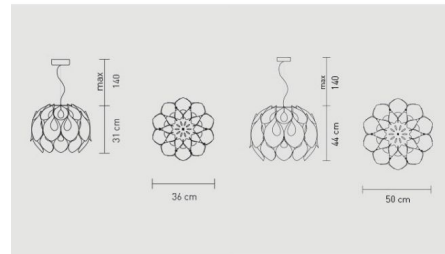

Description

Flora Metallic Pendant, designed by Zanini De Zanine was inspired by the lush plants of the Brazilian jungle. Floras delicate, subtle tones turn its petals into a fascinating crown of light in Copper, Silver, or Gold. Made of Lentiflex polycarbonate which makes surface appear multifaceted. Available in two sizes. CE listed.

Shown in copper

Specifications

COLOR	N/A
BODY FINISH	Copper
WATTAGE	30W
DIMMER	Standard 120V
DIMENSIONS	72.25"L x 19.75"W x 17.25"H
BULB NOT INCLUDED	3 x Edison/Medium (E26)/10W/120V LED
COUNTRY OF ORIGIN	Italy