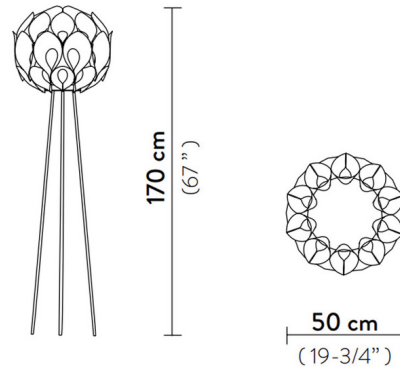

By Slamp

Description

Flora Floor Lamp, designed by Zanini De Zanine, was inspired by the lush plants of the Brazilian jungle. Floras delicate, subtle tones turn its petals into a fascinating crown of light. Made of Lentiflex polycarbonate which makes surface appear multifaceted and attaches with Slamp's magnetic hanging system. Includes dimmer on cord. CE listed.

Shown in black / gold

Specifications

| | |
|-------------------|--------------------------------------|
| COLOR | Gold |
| BODY FINISH | Black |
| WATTAGE | 36W |
| DIMMER | Included |
| DIMENSIONS | 19.75"W x 67"H |
| BULB NOT INCLUDED | 3 x Edison/Medium (E26)/12W/120V LED |
| COUNTRY OF ORIGIN | Italy |