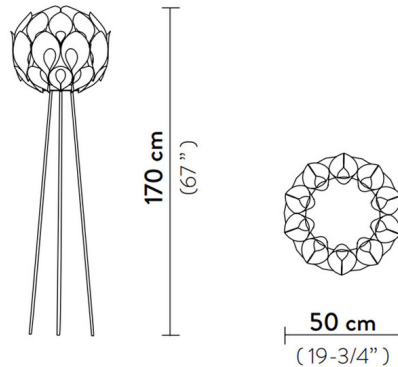

## Flora Floor Lamp By Slamp

### Specifications

COLOR	Copper
BODY FINISH	Black
WATTAGE	36W
DIMMER	Included
DIMENSIONS	19.75"W x 67"H
BULB NOT INCLUDED	3 x Edison/Medium (E26)/12W/120V LED
COUNTRY OF ORIGIN	Italy

CLICK TO VIEW PRODUCT