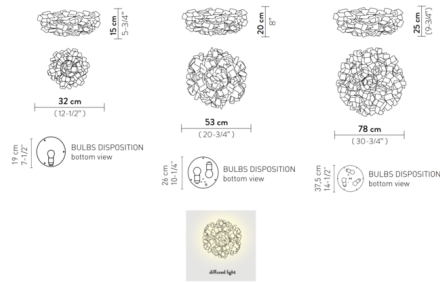

By Slamp

Description

Clizia Ceiling / Wall Light features numerous squares of Opalflex clustered into an intricate weave of texture and style in White, Black, Orange, Blue, Purple or Fume. Available in three sizes. Product is magnetic, allowing easy removal for cleaning. Note: Not all options are available.

Shown in white / white

Specifications

COLOR	White
BODY FINISH	White
WATTAGE	12W
DIMMER	Standard 120V
DIMENSIONS	12.5"W x 5.75"H
BULB NOT INCLUDED	2 x B10/Candelabra (E12)/6W/120V LED
OTHER BULB OPTIONS	2 x B10/Candelabra (E12)/120V Incandescent
COUNTRY OF ORIGIN	Italy