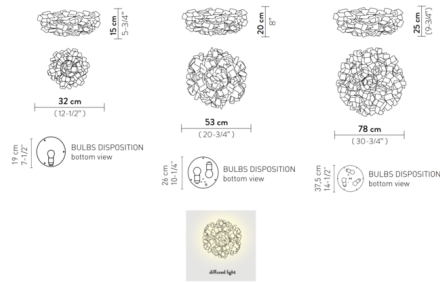

By Slamp

Description

Clizia Ceiling / Wall Light features numerous squares of Opalflex clustered into an intricate weave of texture and style in White, Black, Orange, Blue, Purple or Fume. Available in three sizes. Product is magnetic, allowing easy removal for cleaning. Note: Not all options are available.

Shown in white / orange

Specifications

COLOR	Orange
BODY FINISH	White
WATTAGE	12W
DIMMER	Standard 120V
DIMENSIONS	12.5"W x 5.75"H
BULB NOT INCLUDED	2 x B10/Candelabra (E12)/6W/120V LED
OTHER BULB OPTIONS	2 x B10/Candelabra (E12)/120V Incandescent
COUNTRY OF ORIGIN	Italy