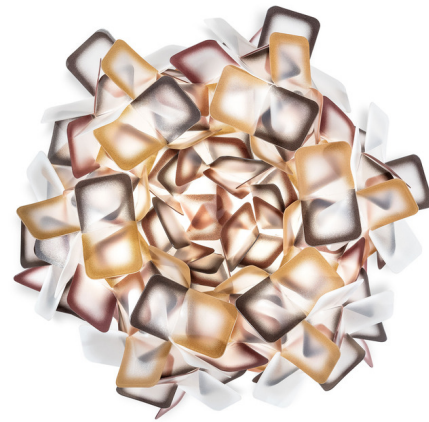

Lightology

lightology.com
866-954-4489
05-23-26

Project: _____

Company: _____

Location: _____ Fixture Type: _____

SPEC #: **SLP235368**

Approved On: _____ Approved By: _____

Clizia Ceiling / Wall Light

By Slamp

Description

Clizia Ceiling / Wall Light features numerous squares of Opalflex clustered into an intricate weave of texture and style in White, Black, Orange, Blue, Purple or Fume. Available in three sizes. Product is magnetic, allowing easy removal for cleaning. Note: Not all options are available.

Shown in white / orange

Specifications

COLOR	Orange
BODY FINISH	White
WATTAGE	12W
DIMMER	Standard 120V
DIMENSIONS	12.5"W x 5.75"H
BULB NOT INCLUDED	2 x B10/Candelabra (E12)/6W/120V LED
OTHER BULB OPTIONS	2 x B10/Candelabra (E12)/120V Incandescent
COUNTRY OF ORIGIN	Italy