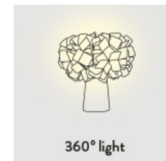

Description

The Clizia series, which consists of colored interlocked squares in Opalflex assembled manually, evokes the story of the mythological nymph who, repudiated by the Sun, becomes Elitropio. This range, fruit of operative hands that shape the techno polymer as if it were smooth silk, expands with an unusual and striking table version (consisting of 230 squares in Lentiflex supported by a colored base). Clizia Table Lamp features numerous squares of Opalflex clustered into an intricate weave of texture and style in White, Black, Orange, Fume or Purple finishes. Product is magnetic, allowing easy removal for cleaning.

Shown in white

Specifications

COLOR	White
BODY FINISH	N/A
WATTAGE	6W
DIMMER	Standard 120V
DIMENSIONS	10.75"W x 9.75"H
BULB NOT INCLUDED	1 x B10/Candelabra (E12)/6W/120V LED
COUNTRY OF ORIGIN	Italy

CLICK TO VIEW PRODUCT