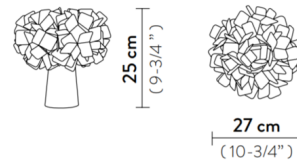

Shown in white

Specifications

COLOR	White
BODY FINISH	N/A
WATTAGE	6W
DIMMER	Standard 120V
DIMENSIONS	10.75"W x 9.75"H
BULB NOT INCLUDED	1 x B10/Candelabra (E12)/6W/120V LED
COUNTRY OF ORIGIN	Italy

CLICK TO VIEW PRODUCT