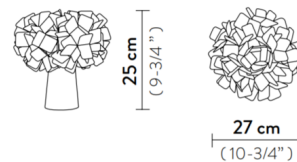

Shown in white

Specifications

COLOR	White
BODY FINISH	N/A
WATTAGE	6W
DIMMER	Standard 120V
DIMENSIONS	10.75"W x 9.75"H
BULB NOT INCLUDED	1 x B10/Candelabra (E12)/6W/120V LED
COUNTRY OF ORIGIN	Italy

CLICK TO VIEW PRODUCT