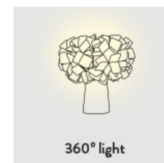

By Slamp

Description

The Clizia series, which consists of colored interlocked squares in Opalflex assembled manually, evokes the story of the mythological nymph who, repudiated by the Sun, becomes Elitropio. This range, fruit of operative hands that shape the techno polymer as if it were smooth silk, expands with an unusual and striking table version (consisting of 230 squares in Lentiflex supported by a colored base). Clizia Table Lamp features numerous squares of Opalflex clustered into an intricate weave of texture and style in White, Black, Orange, Fume or Purple finishes. Product is magnetic, allowing easy removal for cleaning.

Shown in white

Specifications

COLOR	White
BODY FINISH	N/A
WATTAGE	6W
DIMMER	Standard 120V
DIMENSIONS	10.75"W x 9.75"H
BULB NOT INCLUDED	1 x B10/Candelabra (E12)/6W/120V LED
COUNTRY OF ORIGIN	Italy

CLICK TO VIEW PRODUCT