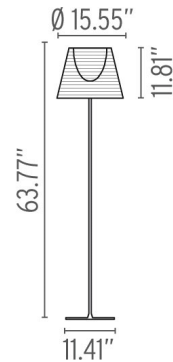

### Description

Ktribe F2 Floor Lamp features a base, rod support and diffuser support in die-cast Polished and chrome plated Zamak alloy. Rod in polished aluminum. Shade available in Plisse fabric, polycarbonate opal inner diffuser with polymethylmethacrylate Transparent or Fume outer diffuser, or Aluminumized Silver or Bronze. Features dimmer on cord with 0-100 percent light adjustment. One 150 watt 120 volt BT15 type Medium base frosted halogen bulb is included. Suitable for indoor dry locations only. UL listed. 15.6 inch width x 63.77 inch height. Listed for dry locations. UL listed.

### Specifications

COLOR	Transparent
BODY FINISH	Polished Chrome
WATTAGE	150W
DIMMER	N/A
DIMENSIONS	15.6"W x 63.77"H
BULB NOT INCLUDED	1 x BT15/Medium (E26)/150W/120V Halogen
COUNTRY OF ORIGIN	Italy

CLICK TO VIEW PRODUCT