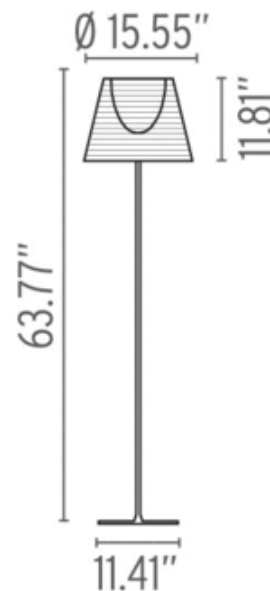

DESIGNER

Philippe Starck

BRAND

FLOS

DESCRIPTION

KTribe F2 Floor Lamp features a base, rod support and diffuser support in die-cast Polished and chrome plated Zamak alloy. Rod in polished aluminum. Shade available in Plisse fabric, polycarbonate opal inner diffuser with polymethylmethacrylate Transparent or Fume outer diffuser, or Aluminumized Silver or Bronze. Features dimmer on cord with 0-100 percent light adjustment. One 150 watt 120 volt BT15 type Medium base frosted halogen bulb is included. Suitable for indoor dry locations only. UL listed. 15.6 inch width x 63.77 inch height. Listed for dry locations. UL listed.

Shown in: Polished Chrome / Transparent

SHADE COLOR	Transparent
BODY FINISH	Polished Chrome
WATTAGE	150W
DIMMER	N/A
DIMENSIONS	15.6"W x 63.77"H
BULB INCLUDED	
LAMP	1 x BT15/Medium (E26)/150W/120V Halogen

SPEC # FLO235392

COMPANY

PROJECT

FIXTURE TYPE

APPROVED BY

DATE