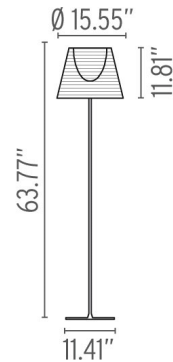

Shown in polished chrome / transparent