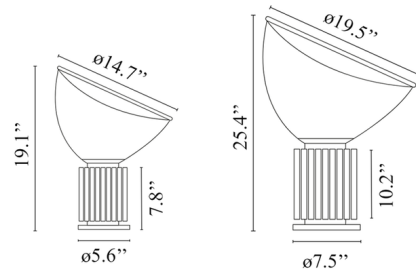

Description

The Taccia Table Lamp challenges our perspective with its illusion of an upside-down hanging lamp. A warm light, emitted upwards from the base, gets dispersed into your space by a matte white spun aluminum reflector and blown glass diffuser. Light direction can be adjusted by positioning the diffuser as needed. The reflector lamp design and ribbed base made of extruded aluminum impart an industrial aesthetic, making this lamp a chic modern addition to your living room, bedroom, or office. Note: The Matte White base finish is only available for the smaller size.

Shown in black / clear

Specifications

COLOR	Clear
BODY FINISH	Black
WATTAGE	28W
DIMMER	Included
DIMENSIONS	19.5"W x 25.4"H
INTEGRATED LED MODULE	1 x LED/28W/120V LED

Technical Information

LAMP COLOR	2700K
------------	-------