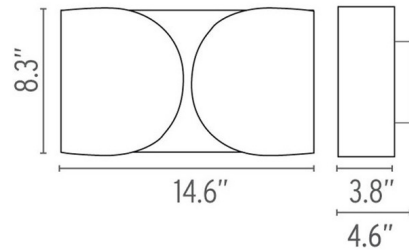

Shown in chrome

Specifications

COLOR	N/A
BODY FINISH	Chrome
WATTAGE	200W
DIMMER	Standard 120V
DIMENSIONS	14.6"W x 8.3"H x 4.6"D
BULB NOT INCLUDED	2 x A19/Medium (E26)/100W/120V Incandescent
OTHER BULB OPTIONS	2 x A19/Medium (E26)/9W/120V LED
COUNTRY OF ORIGIN	Italy