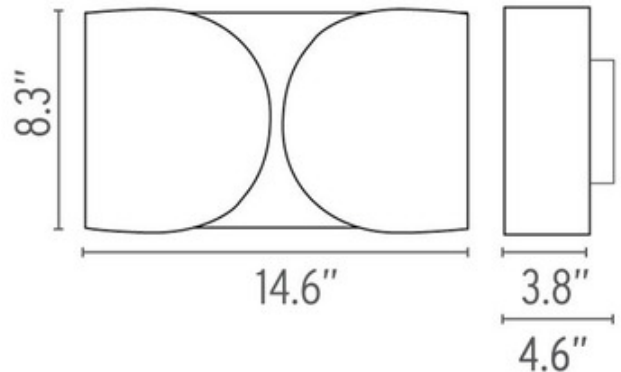

Shown in: White

SHADE COLOR	N/A
BODY FINISH	White
WATTAGE	144W
DIMMER	Standard 120V
DIMENSIONS	14.6"W x 8.3"H x 4.6"D
LAMP	2 x BT15/Medium (E26)/72W/120V Halogen 2 x A19/Medium (E26)/120V LED

ITEM NUMBER FLO235429