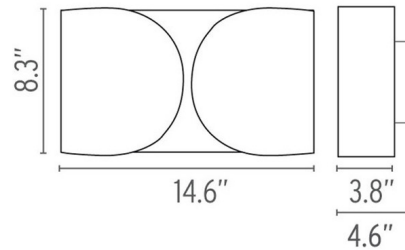

Shown in white

Specifications

COLOR	N/A
BODY FINISH	White
WATTAGE	200W
DIMMER	Standard 120V
DIMENSIONS	14.6"W x 8.3"H x 4.6"D
BULB NOT INCLUDED	2 x A19/Medium (E26)/100W/120V Incandescent
OTHER BULB OPTIONS	1 x A19/Medium (E26)/9W/120V LED
COUNTRY OF ORIGIN	Italy