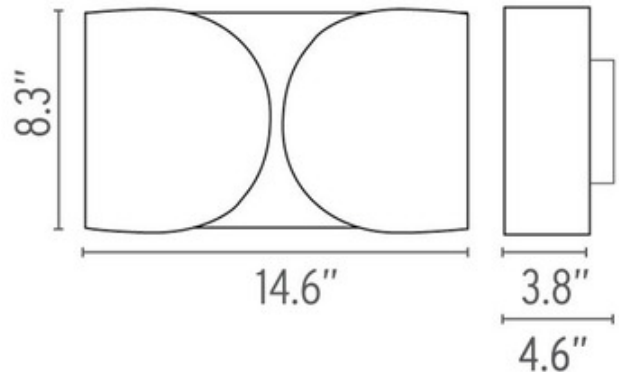

Shown in: White

SHADE COLOR	N/A
BODY FINISH	White
WATTAGE	200W
DIMMER	Standard 120V
DIMENSIONS	14.6"W x 8.3"H x 4.6"D
BULB NOT INCLUDED	
LAMP	2 x T8/Medium (E26)/100W/120V Incandescent 2 x T38/Medium (E26)/120V LED 2 x T8/Medium (E26)/120V LED