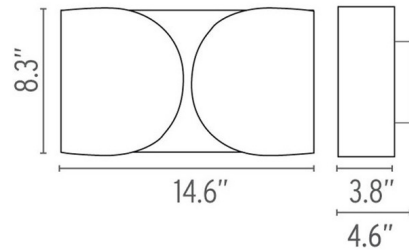

Shown in white

Specifications

COLOR	N/A
BODY FINISH	White
WATTAGE	200W
DIMMER	Standard 120V
DIMENSIONS	14.6"W x 8.3"H x 4.6"D
BULB NOT INCLUDED	2 x A19/Medium (E26)/100W/120V Incandescent
OTHER BULB OPTIONS	1 x A19/Medium (E26)/9W/120V LED
COUNTRY OF ORIGIN	Italy