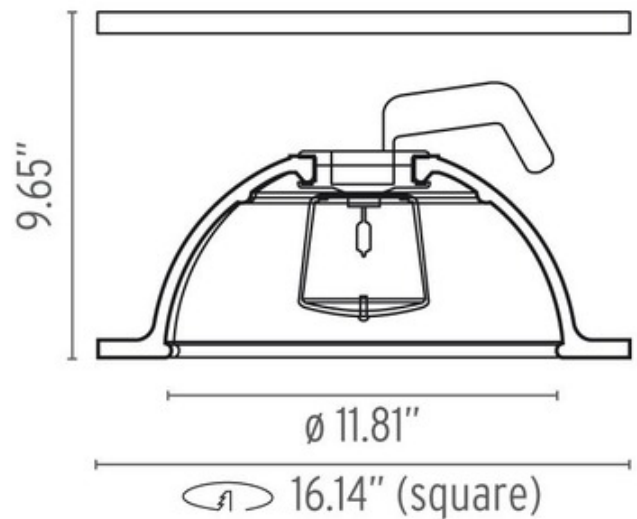

COMPANY	PROJECT	FIXTURE TYPE	APPROVED BY	DATE