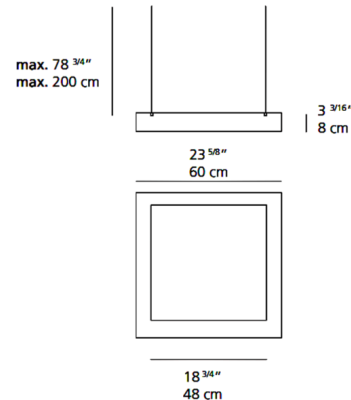

### Specifications

COLOR . . . . . Mirror  
 BODY FINISH . . . . . Stainless Steel  
 WATTAGE . . . . . 80W  
 DIMMER . . . . . N/A  
 DIMENSIONS . . . . . 78.7"L x 23.6"W x 3.1"H x 23.6"D  
 INTEGRATED LED MODULE . . . . . 1 x LED/80W/120V LED  
 COUNTRY OF ORIGIN . . . . . Italy

### Technical Information

PRODUCT DIMENSIONS . . . . . Max Overall Height: 78.75"  
 COLOR RENDERING . . . . . 90 CRI  
 LAMP COLOR . . . . . 3000K

Shown in stainless steel / mirror

CLICK TO VIEW PRODUCT