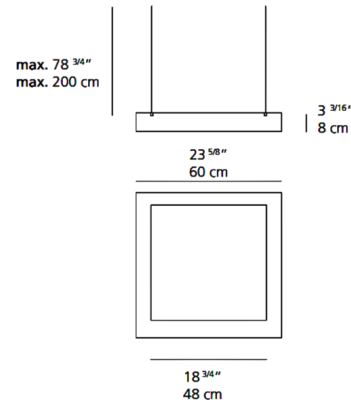

Specifications

COLOR Mirror
 BODY FINISH Stainless Steel
 WATTAGE 80W
 DIMMER N/A
 DIMENSIONS 78.7"L x 23.6"W x 3.1"H x 23.6"D
 INTEGRATED LED MODULE 1 x LED/80W/120V LED
 COUNTRY OF ORIGIN Italy

Technical Information

PRODUCT DIMENSIONS Max Overall Height: 78.75"
 COLOR RENDERING 90 CRI
 LAMP COLOR 3000K

Shown in stainless steel / mirror

CLICK TO VIEW PRODUCT

Notes: