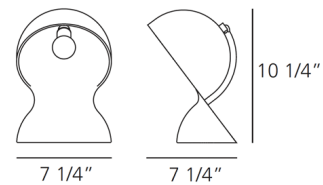

### Description

Dalu Table Lamp is available in a White or Black finish. The lamp is composed of a body made of molded thermoplastic material. One 40 watt, 120 volt G16.5 type candelabra base bulb is required, but not included. UL listed. 7.25 inch width x 10.2 inch height.

### Specifications

COLOR	N/A
BODY FINISH	Black
WATTAGE	40W
DIMMER	Standard 120V
DIMENSIONS	7.25"W x 10.25"H
BULB INCLUDED	1 x G16.5/Candelabra (E12)/40W/120V Incandescent

CLICK TO VIEW PRODUCT

Notes: