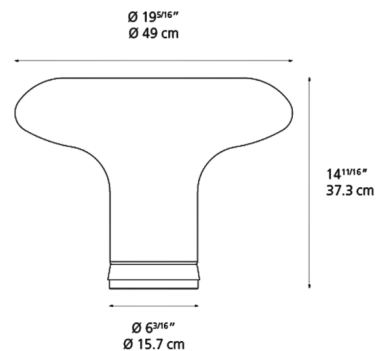

CLICK TO VIEW PRODUCT

Notes: