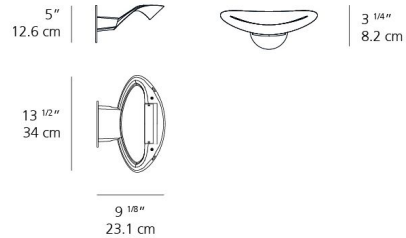

CLICK TO VIEW PRODUCT

Notes: