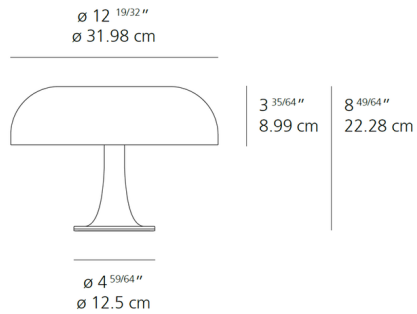

CLICK TO VIEW PRODUCT

Notes: